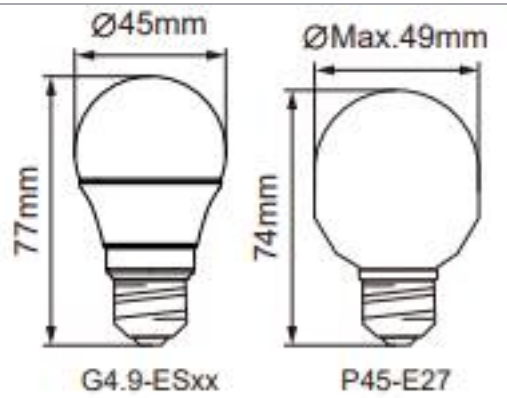

Reon LED Golf

08118 G4.9-ES27

Overview

The Classic shaped Golf from Kosnic is a selected line of energy saving retrofit LED lamps. Reliable, affordable and easy to install.

IP20

General Information

Ambient Temperature Range (°C)	-20°C to 40°C
IP Rating	IP20
Nominal Lifetime (h)	15,000 h
Protection Rating	Class II
Installation Area	Internal

Kosnic Lighting

KosnicUK

KosnicLightingUK

KosnicUK

Tel: 01635 523 713

Email: sales@kosnic.com

Kosnic.com