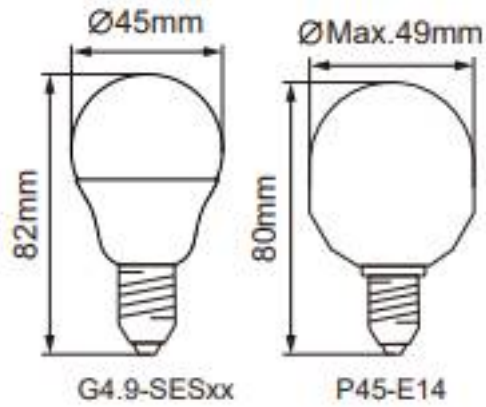

Reon LED Golf

07873 G4.9-SES27

Overview

The Classic shaped Golf from Kosnic is a selected line of energy saving retrofit LED lamps. Reliable, affordable and easy to install.

IP20

General Information

Ambient Temperature Range (°C)	-20°C to 40°C
IP Rating	IP20
Nominal Lifetime (h)	15,000 h
Protection Rating	Class II
Installation Area	Internal

Kosnic Lighting

KosnicUK

KosnicLightingUK

KosnicUK

Tel: 01635 523 713

Email: sales@kosnic.com

Kosnic.com