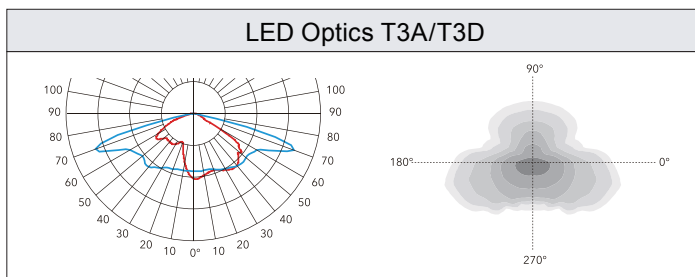

A high quality and stylish yet practical range of floodlights to match the URBA street lighting range. Four body sizes and outputs from 40W to 480W allow use for almost any application.

- Die-cast aluminium construction with a tempered glass diffuser.
- Optical lenses offer visual comfort and uniform light with multiple distribution options.
- The control gear housing is rated to IP66 and offers automatic isolation on opening.
- UV protected pure polyester powder coated housing offering high corrosion resistance.
- Suitable for use with a range of controls and remote management systems.
- All external screws are 304 stainless steel.
- RAL9007, other RAL colours available on request.

**Optics**

**T90**

**Product Specification**

CODE	OPTIC	LED Qty	CCT	LUMENS	CRI	POWER	IP	IK	WEIGHT
URB-FL-XS40	T3A	24	3000/4000	5130/5500	>70	40W	IP66	IK08	3.6
URB-FL-XS40	T90			5320/5720					
URB-FL-XS60	T3A	24	3000/4000	7560/8100	>70	60W	IP66	IK08	3.6
URB-FL-XS60	T90			8040/8420					
URB-FL-XS100	T3A	36	3000/4000	12800/13890	>70	100W	IP66	IK08	4
URB-FL-XS100	T90			13660/14730					
URB-FL-S150	T3A	48	3000/4000	19850/21540	>70	150W	IP66	IK08	8.2
URB-FL-S150	T4A			19950/21430					
URB-FL-S150	T90			20520/22240					
URB-FL-S200	T3D	72	3000/4000	25890/28120	>70	200W	IP66	IK08	8.2
URB-FL-S200	T4D			26180/28240					
URB-FL-S200	T90D			28630/30920					
URB-FL-M240	T3A	80	3000/4000	31960/34220	>70	240W	IP66	IK08	12.1
URB-FL-M240	T4A			31400/33910					
URB-FL-M240	T90			33620/36070					
URB-FL-M300	T3A	96	3000/4000	39780/42450	>70	300W	IP66	IK08	12.1
URB-FL-M300	T4A			39480/42390					
URB-FL-M300	T90			42570/45690					
URB-FL-L400	T3A	144	3000/4000	52080/56080	>70	400W	IP66	IK08	19.8
URB-FL-L400	T4A			51680/55200					
URB-FL-L400	T90			56800/60120					
URB-FL-L480	T3A	168	3000/4000	62680/67340	>70	480W	IP66	IK08	19.8
URB-FL-L480	T4A			62640/67310					
URB-FL-L480	T90			65070/69740					