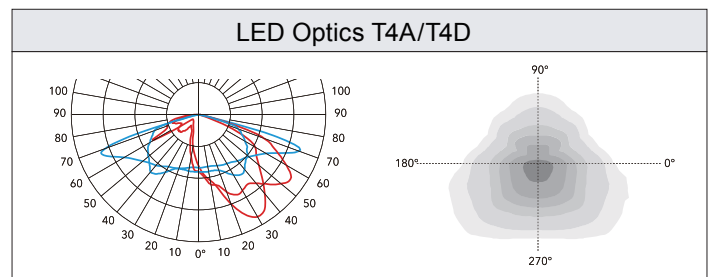

A high quality and stylish yet practical range of floodlights to match the URBA street lighting range. Four body sizes and outputs from 40W to 480W allow use for almost any application.

- Die-cast aluminium construction with a tempered glass diffuser.
- Optical lenses offer visual comfort and uniform light with multiple distribution options.
- The control gear housing is rated to IP66 and offers automatic isolation on opening.
- UV protected pure polyester powder coated housing offering high corrosion resistance.
- Suitable for use with a range of controls and remote management systems.
- All external screws are 304 stainless steel.
- RAL9007, other RAL colours available on request.

**Optics**

**T90**

**Product Specification**

CODE	OPTIC	LED Qty	CCT	LUMENS	CRI	POWER	IP	IK	WEIGHT
URB-FL-XS40	T3A	24	3000/4000	5130/5500	>70	40W	IP66	IK08	3.6
URB-FL-XS40	T90			5320/5720					
URB-FL-XS60	T3A	24	3000/4000	7560/8100	>70	60W	IP66	IK08	3.6
URB-FL-XS60	T90			8040/8420					
URB-FL-XS100	T3A	36	3000/4000	12800/13890	>70	100W	IP66	IK08	4
URB-FL-XS100	T90			13660/14730					
URB-FL-S150	T3A	48	3000/4000	19850/21540	>70	150W	IP66	IK08	8.2
URB-FL-S150	T4A			19950/21430					
URB-FL-S150	T90			20520/22240					
URB-FL-S200	T3D	72	3000/4000	25890/28120	>70	200W	IP66	IK08	8.2
URB-FL-S200	T4D			26180/28240					
URB-FL-S200	T90D			28630/30920					
URB-FL-M240	T3A	80	3000/4000	31960/34220	>70	240W	IP66	IK08	12.1
URB-FL-M240	T4A			31400/33910					
URB-FL-M240	T90			33620/36070					
URB-FL-M300	T3A	96	3000/4000	39780/42450	>70	300W	IP66	IK08	12.1
URB-FL-M300	T4A			39480/42390					
URB-FL-M300	T90			42570/45690					
URB-FL-L400	T3A	144	3000/4000	52080/56080	>70	400W	IP66	IK08	19.8
URB-FL-L400	T4A			51680/55200					
URB-FL-L400	T90			56800/60120					
URB-FL-L480	T3A	168	3000/4000	62680/67340	>70	480W	IP66	IK08	19.8
URB-FL-L480	T4A			62640/67310					
URB-FL-L480	T90			65070/69740					