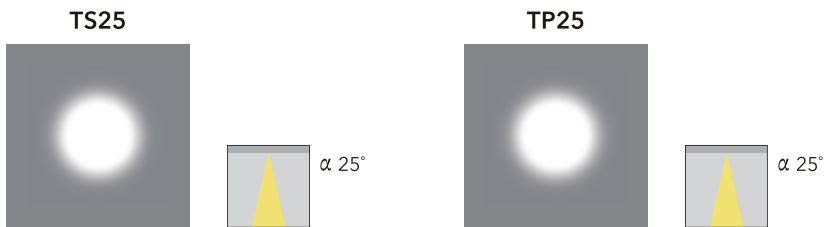

A range of round projector floodlights that are ideal for uplighting building facades, bridges and trees. Three sizes and a range of outputs with RGBW options ensure versatility of the range.

- Die-cast aluminium construction with tempered glass diffuser and two size options.
- Optical lenses offer visual comfort and uniform light distribution.
- High quality LED chips and driver with RGBW options in each size.
- UV protected pure polyester powder coated housing offering high corrosion resistance.
- All external screws are 304 stainless steel.
- RAL9005, other RAL colours available on request.

Optics

Product Specification

CODE	OPTIC	LED Qty	CCT	LUMENS	CRI	POWER	IP	IK	WEIGHT
RAV-S18	TP25	6	4000	1720	>80	18W	IP66	IK09	1.8
RAV-S18-RGBW	TP25	6	RGBW	500	>80	18W	IP66	IK09	1.8
RAV-M30	TS25	12	4000	3010	>80	30W	IP66	IK09	3.8
RAV-M40	TS25	12	4000	3600	>80	40W	IP66	IK09	3.8
RAV-M40-RGBW	TS25	12	RGBW	1000	>80	40W	IP66	IK09	4.0
RAV-L60	TS25	18	4000	6780	>80	60W	IP66	IK09	5.5
RAV-L80	TS25	18	4000	8250	>80	80W	IP66	IK09	5.5
RAV-L80-RGBW	TS25	18	RGBW	2000	>80	80W	IP66	IK09	5.7