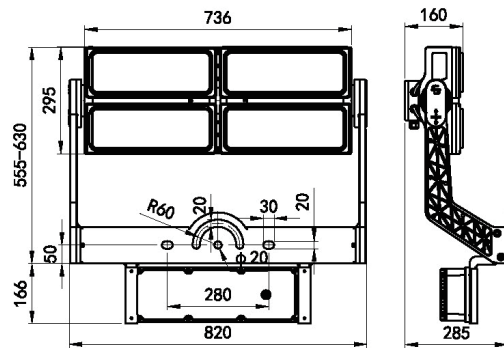

Installation Instruction

LEDSCAPE®

Product Code: FIN-S600-TM6
 FIN-S680-TM6
 FIN-M800-TM6
 FIN-M1000-TM6
 FIN-L1200-TM6
 FIN-L1500-TM6

Product Description: FINNIA FLOOD LIGHT

Important Information

- ◆ It is recommended that luminaires are installed / maintained by a fully qualified electrician and wired in accordance to the latest IEC standards or national equivalent.
- ◆ Mains power must be switched off during any installation or maintenance.
- ◆ This product is guaranteed for a period of 5 years from date of purchase. The guarantee is invalid in the case of improper use, improper installation or tampering. Should the product fail during the guarantee period it will be replaced free of charge, subject to correct installation and return of the faulty unit. The manufacturer is not responsible for any costs associated with the replacement of this product.
- ◆ This product may contain substances that can be hazardous to the environment if not disposed of properly. Electrical and electronic equipment should never be disposed of with general household waste but must be separated for its correct treatment and recovery. Where possible recycle your packaging.
- ◆ This product contains a light source of energy efficiency class C.

Dimension

FIN-S

FIN-M

FIN-L

Electrical Box
Power < 800W

Intelligent driver
Power 2800W

Installation Instruction

Installation Instruction