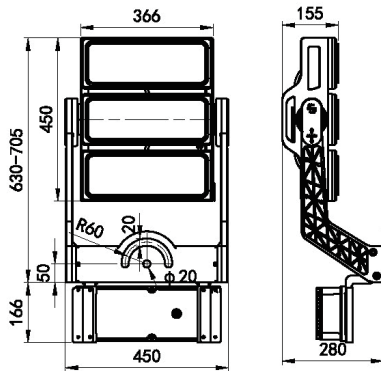

Installation Instruction

LEDSCAPE®

Product Code: FIN-S600-TM6
 FIN-S680-TM6
 FIN-M800-TM6
 FIN-M1000-TM6
 FIN-L1200-TM6
 FIN-L1500-TM6

Product Description: FINNIA FLOOD LIGHT

Important Information

- ◆ It is recommended that luminaires are installed / maintained by a fully qualified electrician and wired in accordance to the latest IEC standards or national equivalent.
- ◆ Mains power must be switched off during any installation or maintenance.
- ◆ This product is guaranteed for a period of 5 years from date of purchase. The guarantee is invalid in the case of improper use, improper installation or tampering. Should the product fail during the guarantee period it will be replaced free of charge, subject to correct installation and return of the faulty unit. The manufacturer is not responsible for any costs associated with the replacement of this product.
- ◆ This product may contain substances that can be hazardous to the environment if not disposed of properly. Electrical and electronic equipment should never be disposed of with general household waste but must be separated for its correct treatment and recovery. Where possible recycle your packaging.
- ◆ This product contains a light source of energy efficiency class C.

Dimension

FIN-S

FIN-M

FIN-L

Electrical Box
Power < 800W

Intelligent driver
Power 2800W

Installation Instruction

Installation Instruction