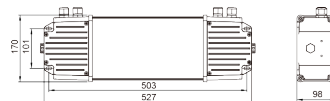

Installation Instruction

LEDSCAPE®

Product Code: FIN-S600-TM6
 FIN-S680-TM6
 FIN-M800-TM6
 FIN-M1000-TM6
 FIN-L1200-TM6
 FIN-L1500-TM6

Product Description: FINNIA FLOOD LIGHT

Important Information

- ◆ It is recommended that luminaires are installed / maintained by a fully qualified electrician and wired in accordance to the latest IEC standards or national equivalent.
- ◆ Mains power must be switched off during any installation or maintenance.
- ◆ This product is guaranteed for a period of 5 years from date of purchase. The guarantee is invalid in the case of improper use, improper installation or tampering. Should the product fail during the guarantee period it will be replaced free of charge, subject to correct installation and return of the faulty unit. The manufacturer is not responsible for any costs associated with the replacement of this product.
- ◆ This product may contain substances that can be hazardous to the environment if not disposed of properly. Electrical and electronic equipment should never be disposed of with general household waste but must be separated for its correct treatment and recovery. Where possible recycle your packaging.
- ◆ This product contains a light source of energy efficiency class C.

Dimension

FIN-S

FIN-M

FIN-L

Electrical Box
Power < 800W

Intelligent driver
Power 2800W

Installation Instruction

Installation Instruction