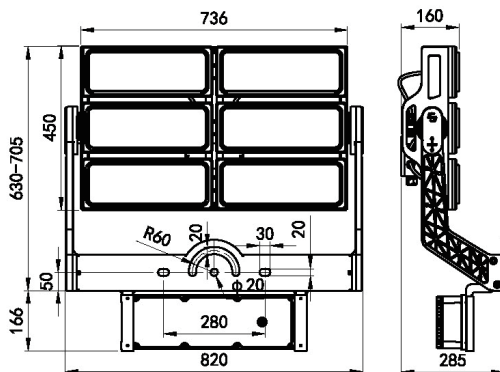

Installation Instruction

LEDSCAPE®

Product Code: FIN-S600-TM6
 FIN-S680-TM6
 FIN-M800-TM6
 FIN-M1000-TM6
 FIN-L1200-TM6
 FIN-L1500-TM6

Product Description: FINNIA FLOOD LIGHT

Important Information

- ◆ It is recommended that luminaires are installed / maintained by a fully qualified electrician and wired in accordance to the latest IEC standards or national equivalent.
- ◆ Mains power must be switched off during any installation or maintenance.
- ◆ This product is guaranteed for a period of 5 years from date of purchase. The guarantee is invalid in the case of improper use, improper installation or tampering. Should the product fail during the guarantee period it will be replaced free of charge, subject to correct installation and return of the faulty unit. The manufacturer is not responsible for any costs associated with the replacement of this product.
- ◆ This product may contain substances that can be hazardous to the environment if not disposed of properly. Electrical and electronic equipment should never be disposed of with general household waste but must be separated for its correct treatment and recovery. Where possible recycle your packaging.
- ◆ This product contains a light source of energy efficiency class C.

Dimension

FIN-S

FIN-M

FIN-L

Electrical Box
Power < 800W

Intelligent driver
Power 2800W

Installation Instruction

Installation Instruction