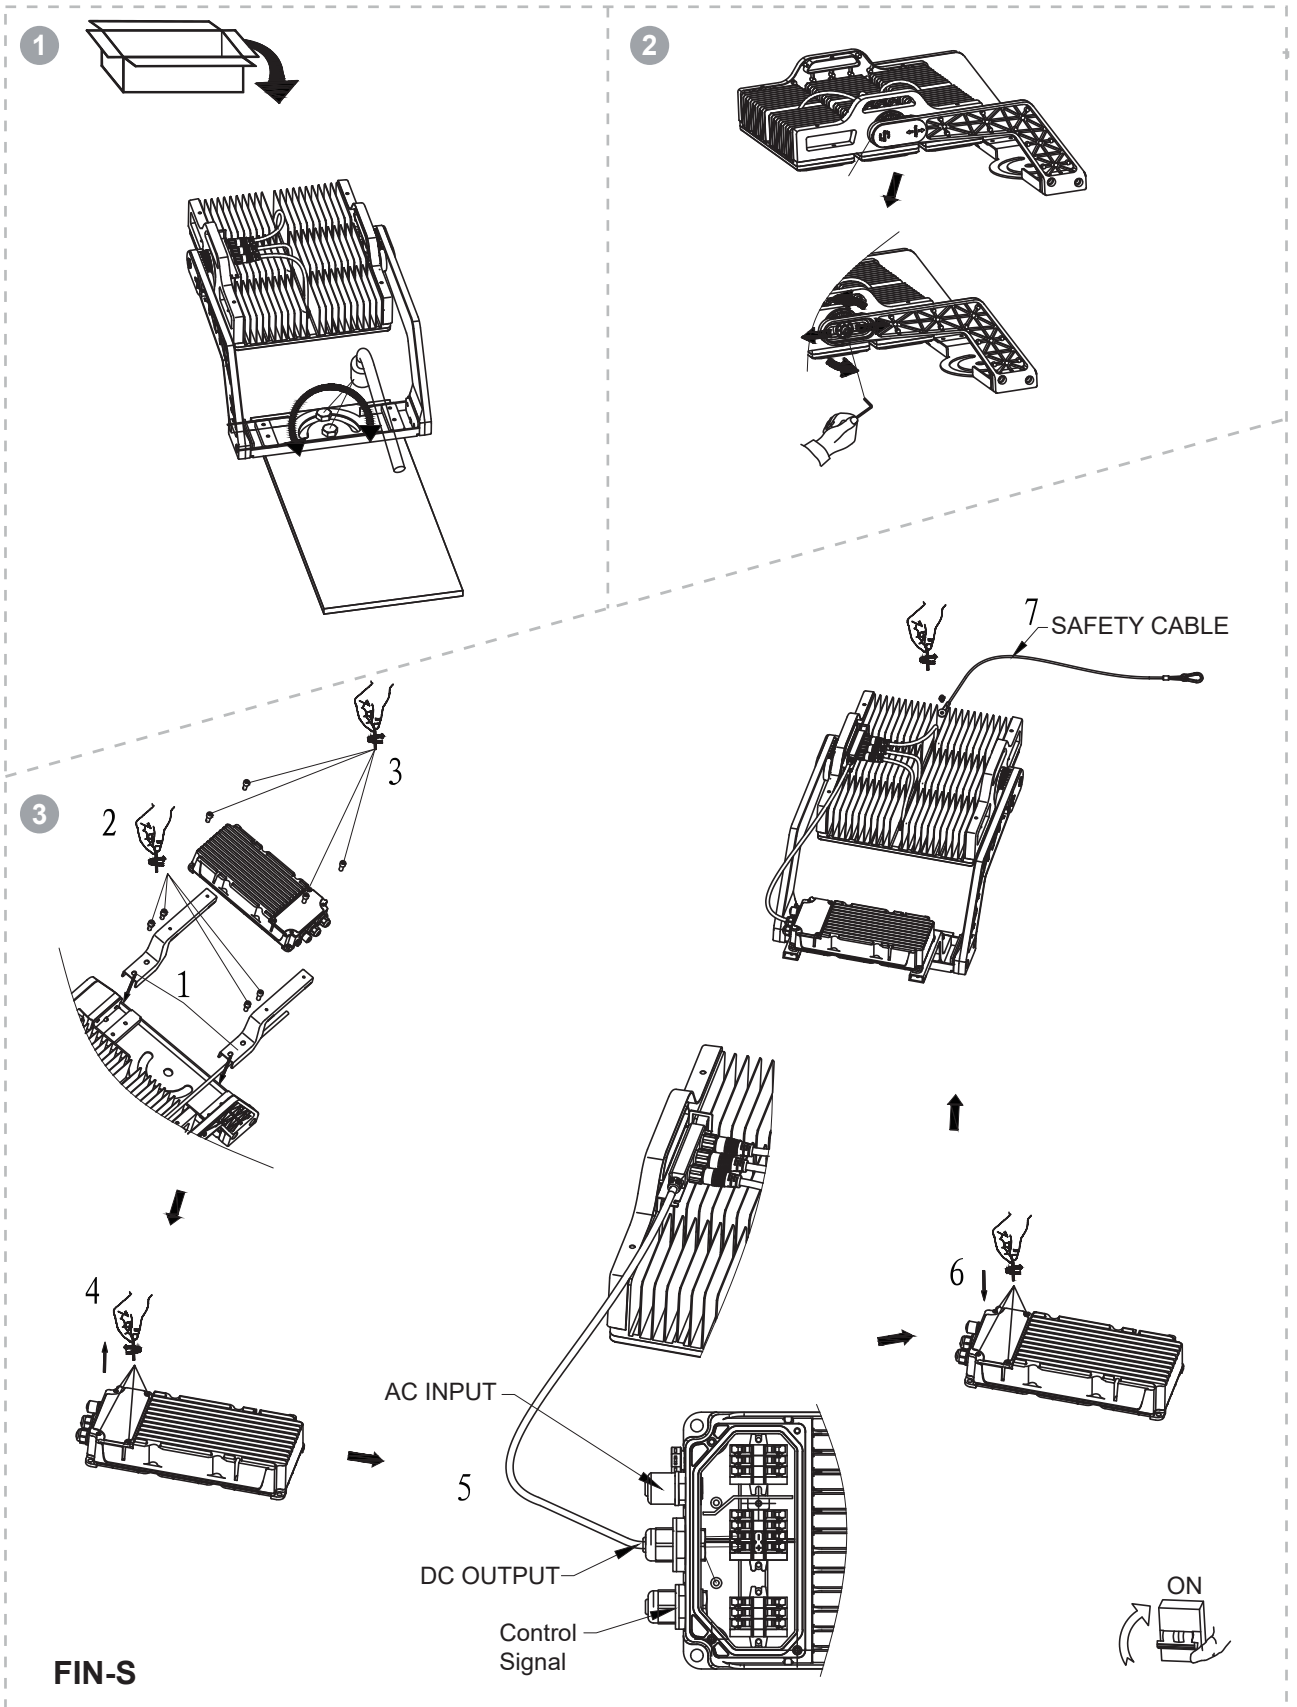

Installation Instruction

LEDSCAPE®

Product Code: FIN-S600-TM6
 FIN-S680-TM6
 FIN-M800-TM6
 FIN-M1000-TM6
 FIN-L1200-TM6
 FIN-L1500-TM6

Product Description: FINNIA FLOOD LIGHT

Important Information

- ◆ It is recommended that luminaires are installed / maintained by a fully qualified electrician and wired in accordance to the latest IEC standards or national equivalent.
- ◆ Mains power must be switched off during any installation or maintenance.
- ◆ This product is guaranteed for a period of 5 years from date of purchase. The guarantee is invalid in the case of improper use, improper installation or tampering. Should the product fail during the guarantee period it will be replaced free of charge, subject to correct installation and return of the faulty unit. The manufacturer is not responsible for any costs associated with the replacement of this product.
- ◆ This product may contain substances that can be hazardous to the environment if not disposed of properly. Electrical and electronic equipment should never be disposed of with general household waste but must be separated for its correct treatment and recovery. Where possible recycle your packaging.
- ◆ This product contains a light source of energy efficiency class C.

Dimension

FIN-S

FIN-M

FIN-L

Electrical Box
Power < 800W

Intelligent driver
Power 2800W

Installation Instruction

Installation Instruction

Installation Instruction