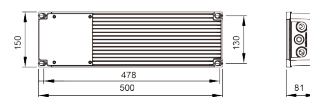

Installation Instruction

LEDSCAPE®

Product Code: FIN-S600-TM6
 FIN-S680-TM6
 FIN-M800-TM6
 FIN-M1000-TM6
 FIN-L1200-TM6
 FIN-L1500-TM6

Product Description: FINNIA FLOOD LIGHT

Important Information

- ◆ It is recommended that luminaires are installed / maintained by a fully qualified electrician and wired in accordance to the latest IEC standards or national equivalent.
- ◆ Mains power must be switched off during any installation or maintenance.
- ◆ This product is guaranteed for a period of 5 years from date of purchase. The guarantee is invalid in the case of improper use, improper installation or tampering. Should the product fail during the guarantee period it will be replaced free of charge, subject to correct installation and return of the faulty unit. The manufacturer is not responsible for any costs associated with the replacement of this product.
- ◆ This product may contain substances that can be hazardous to the environment if not disposed of properly. Electrical and electronic equipment should never be disposed of with general household waste but must be separated for its correct treatment and recovery. Where possible recycle your packaging.
- ◆ This product contains a light source of energy efficiency class C.

Dimension

FIN-S

FIN-M

FIN-L

Electrical Box
Power < 800W

Intelligent driver
Power 2800W

Installation Instruction

Installation Instruction