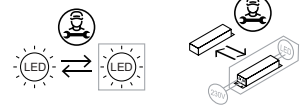

Installation Instruction

LEDSCAPE®

Product Code: FIN-S600-TM6
 FIN-S680-TM6
 FIN-M800-TM6
 FIN-M1000-TM6
 FIN-L1200-TM6
 FIN-L1500-TM6

Product Description: FINNIA FLOOD LIGHT

Important Information

- ◆ It is recommended that luminaires are installed / maintained by a fully qualified electrician and wired in accordance to the latest IEC standards or national equivalent.
- ◆ Mains power must be switched off during any installation or maintenance.
- ◆ This product is guaranteed for a period of 5 years from date of purchase. The guarantee is invalid in the case of improper use, improper installation or tampering. Should the product fail during the guarantee period it will be replaced free of charge, subject to correct installation and return of the faulty unit. The manufacturer is not responsible for any costs associated with the replacement of this product.
- ◆ This product may contain substances that can be hazardous to the environment if not disposed of properly. Electrical and electronic equipment should never be disposed of with general household waste but must be separated for its correct treatment and recovery. Where possible recycle your packaging.
- ◆ This product contains a light source of energy efficiency class C.

Dimension

FIN-S

FIN-M

FIN-L

Electrical Box
Power < 800W

Intelligent driver
Power 2800W

Installation Instruction

Installation Instruction