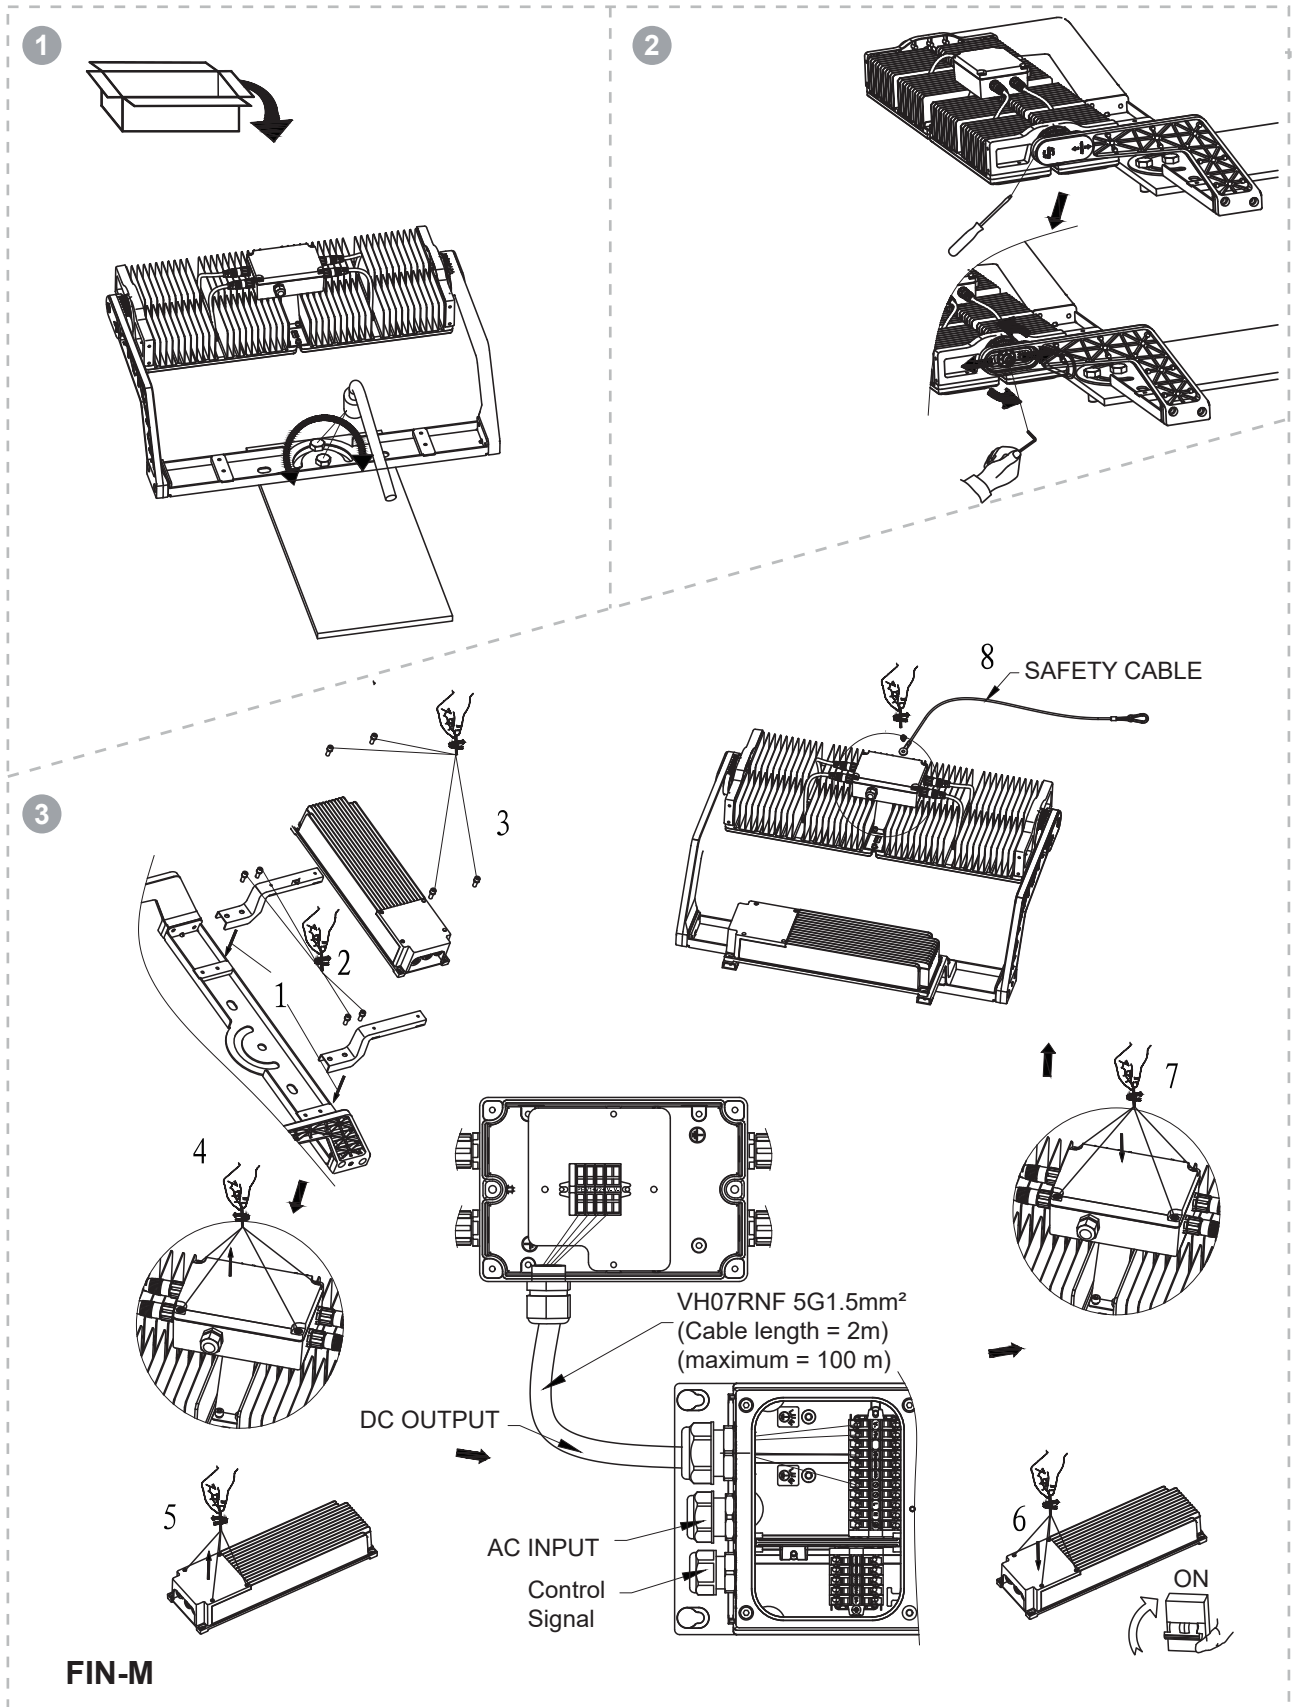

Installation Instruction

LEDSCAPE®

Product Code: FIN-S600-TM6
 FIN-S680-TM6
 FIN-M800-TM6
 FIN-M1000-TM6
 FIN-L1200-TM6
 FIN-L1500-TM6

Product Description: FINNIA FLOOD LIGHT

Important Information

- ◆ It is recommended that luminaires are installed / maintained by a fully qualified electrician and wired in accordance to the latest IEC standards or national equivalent.
- ◆ Mains power must be switched off during any installation or maintenance.
- ◆ This product is guaranteed for a period of 5 years from date of purchase. The guarantee is invalid in the case of improper use, improper installation or tampering. Should the product fail during the guarantee period it will be replaced free of charge, subject to correct installation and return of the faulty unit. The manufacturer is not responsible for any costs associated with the replacement of this product.
- ◆ This product may contain substances that can be hazardous to the environment if not disposed of properly. Electrical and electronic equipment should never be disposed of with general household waste but must be separated for its correct treatment and recovery. Where possible recycle your packaging.
- ◆ This product contains a light source of energy efficiency class C.

Dimension

FIN-S

FIN-M

FIN-L

Electrical Box
Power < 800W

Intelligent driver
Power 2800W

Installation Instruction

Installation Instruction

Installation Instruction