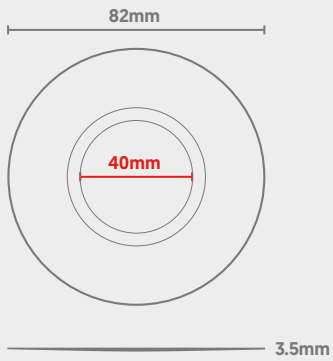

#### Dimensions

#### Technical

Installation	Magnetic
Finish	Brushed (Aluminium)
Outer Dimensions	82mm
Inner Dimensions	40mm
Thickness	3.5mm