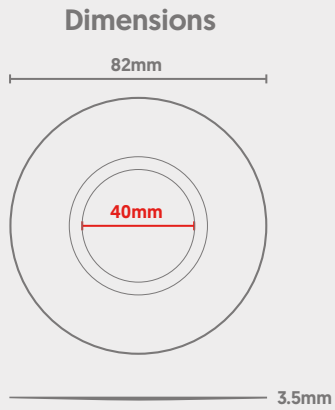

Downlight

FRD Magnetic Black Bezel

CODE: FRD-ELITE-BLK

Technical

Installation	Magnetic
Finish	Black (Aluminium)
Outer Dimensions	82mm
Inner Dimensions	40mm
Thickness	3.5mm