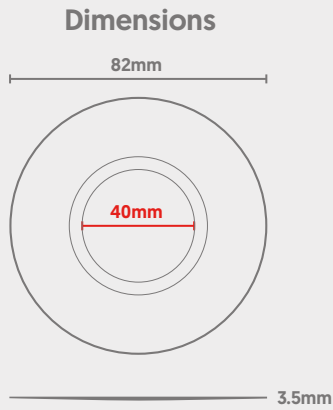

Downlight

FRD

Magnetic Polished Bezel

CODE: FRD-ELITE-POLISH

Technical

Installation	Magnetic
Finish	Polished (Aluminium)
Outer Dimensions	82mm
Inner Dimensions	40mm
Thickness	3.5mm