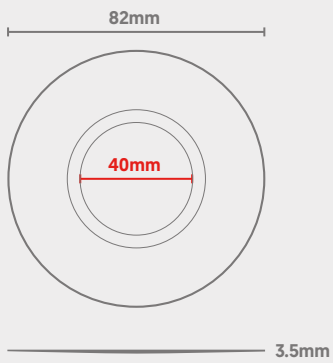

Downlight

FRD

Magnetic Brass Bezel

CODE: FRD-ELITE-BRASS

Dimensions

Technical

| | |
|------------------|-------------------|
| Installation | Magnetic |
| Finish | Brass (Aluminium) |
| Outer Dimensions | 82mm |
| Inner Dimensions | 40mm |
| Thickness | 3.5mm |