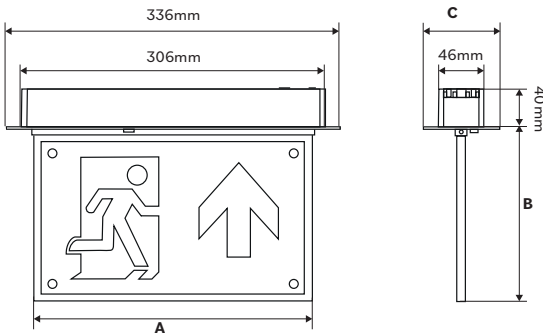

Emergency LED Hanging Sign 3W, recessed, selectable self-test function, IP20

Technical Specification:

Primary Materials	PC/Aluminium Housing, Acrylic Sign
Emergency Operation	Maintained or Non-Maintained, Selectable Self-test
Colour Temperature	6000K
Colour Rendering Index	Ra>80
Ingress Protection	IP20
Impact Resistance	IK07
Safety Class Rating	Class II
Operating Temperature	0°C to 50°C
LED Lifetime	30,000h L70/B50 (Ta 25°C)
Emergency Duration	3 Hours
Input Voltage & Frequency	AC220-240V 50/60Hz
Battery	LiFeP04 3.2V 1800mAh
Warranty*	5 Years

Dimensions:

Hanging sign, recessed

Supplied with interchangeable 'Arrow-up' legend: ISO Pictogram
Maximum viewing distance: 24m

Product Range Data:

Part No.	Power	Colour Temperature	Dimensions A x B x C	Cut out	Viewing Distance	IP Rating	Weight
LXEHS/R/S	3W	6000K	300 x 168 x 76mm	310 x 50mm	24m	IP20	0.81kg