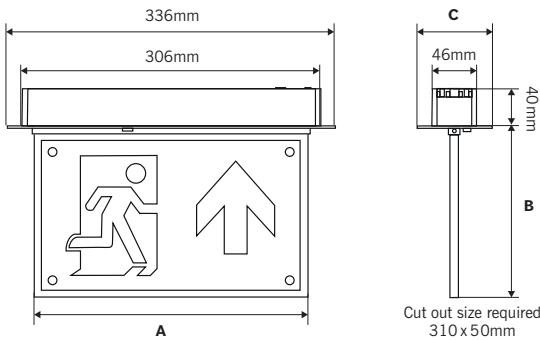

Recessed, slim hanging exit sign. Ideal for 3 Hour emergency lighting applications such as; open area, escape route and exits

Technical Specification:

Primary Materials	PC/Aluminium Housing, Acrylic Sign
Emergency Operation	Selectable Self-test, Maintained or Non-Maintained
Colour Temperature	6000K
Colour Rendering Index	Ra>80
Ingress Protection	IP20
Safety Class Rating	Class II
Operating Temperature	0°C to 50°C
LED Lifetime	50,000h
Input Voltage & Frequency	AC220-240V 50/60Hz
Battery	LiFeP04 3.2V 1800mAh
Warranty*	5 Years

Dimensions:

Hanging sign recessed

Supplied with interchangeable 'Arrow-up' legend

Product Range Data:

Part No.	Power	Colour Temperature	Dimensions A x B x C	Cut out	Viewing Distance	IP Rating	Ra
LXEHS/R/S	3W	6000K	300 x 168 x 76mm	310 x 50mm	24m	IP20	>80