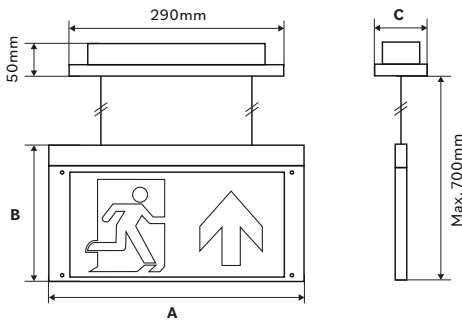

Emergency LED Hanging Sign 3W, recessed with adjustable suspension wires, selectable self-test function, IP20

Technical Specification:

Primary Materials	PC/Aluminium Housing, Acrylic Sign
Emergency Operation	Maintained or Non-Maintained, Selectable Self-test
Colour Temperature	6000K
Colour Rendering Index	Ra>80
Ingress Protection	IP20
Impact Resistance	IK07
Safety Class Rating	Class II
Operating Temperature	0°C to 50°C
LED Lifetime	30,000h L70/B50 (Ta 25°C)
Emergency Duration	3 Hours
Input Voltage & Frequency	AC220-240V 50/60Hz
Battery	LiFeP04 3.2V 1800mAh
Warranty*	5 Years

Dimensions:

Hanging sign, recessed & suspended

Supplied with interchangeable 'Arrow-up' legend: ISO Pictogram
Maximum viewing distance: 24m

Product Range Data:

Part No.	Power	Colour Temperature	Dimensions A x B x C	Cut out	Max Suspension	Viewing Distance	IP Rating	Weight
LXEHS/RS/S	3W	6000K	300 x 200 x 65mm	280 x 50mm	700mm	24m	IP20	0.83kg