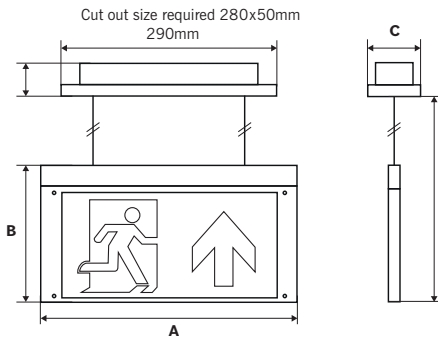

Recessed, slim hanging exit sign. Ideal for 3 Hour emergency lighting applications such as; open area, escape route and exits.

Technical Specification:

Primary Materials	PC/Aluminium Housing, Acrylic Sign
Emergency Operation	Selectable Self-test, Maintained or Non-Maintained
Colour Temperature	6000K
Colour Rendering Index	Ra>80
Ingress Protection	IP20
Safety Class Rating	Class II
Operating Temperature	0°C to 50°C
LED Lifetime	50,000h
Input Voltage & Frequency	AC220-240V 50/60Hz
Battery	LiFeP04 3.2V 1800mAh
Warranty*	5 Years

Dimensions:

Hanging sign recessed suspended

Supplied with interchangeable 'Arrow-up' legend

Product Range Data:

Part No.	Power	Colour Temperature	Dimensions A x B x C	Cut out	Max Suspension	Viewing Distance	IP Rating	Ra
LXEHS/RS/S	3W	6000K	300 x 200 x 65mm	280 x 50mm	700mm	24m	IP20	>80