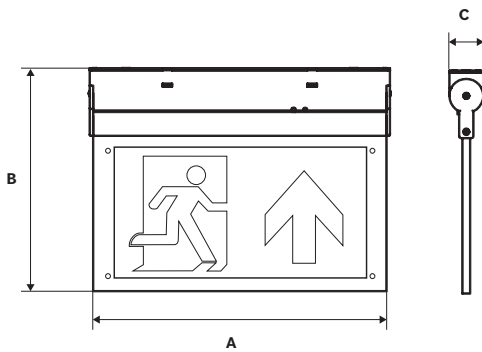

Emergency LED Hanging Sign 3W, hinged base for ceiling and wall mounting options, selectable self-test function, IP20

Technical Specification:

Primary Materials	PC/Aluminium Housing, Acrylic Sign
Emergency Operation	Maintained or Non-Maintained, Selectable Self-test
Colour Temperature	6000K
Colour Rendering Index	Ra>80
Ingress Protection	IP20
Impact Resistance	IK07
Safety Class Rating	Class II
Operating Temperature	0°C to 50°C
LED Lifetime	30,000h L70/B50 (Ta 25°C)
Emergency Duration	3 Hours
Input Voltage & Frequency	AC220-240V 50/60Hz
Battery	LiFeP04 3.2V 1800mAh
Warranty*	5 Years

Dimensions:

Hanging sign multi-mount

Supplied with interchangeable 'Arrow-up' legend:
ISO Pictogram
Maximum viewing distance: 24m

Product Range Data:

Part No.	Power	Colour Temperature	Dimensions A x B x C	Viewing Distance	IP Rating	Weight
LXEMME/S	3W	6000K	300 x 233 x 35mm	24m	IP20	0.83kg