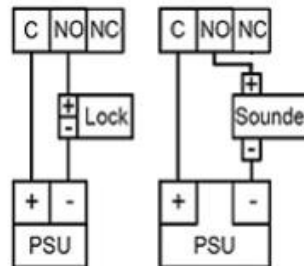

ACP320/G Securefast Resettable Call Point with Status Display

The Securefast ACP320/G is a resettable call point, with double pole change over contacts.

The call point also comes with a hinged front cover to prevent the unit from being activated by accident.

The unit includes a status display showing if it's locked or unlocked and can be easily reset via key on the front of the unit.

Wiring Diagram

Features & Benefits

- Dimensions – H87 x W91 x D53 mm
- Resettable by key ACP320/G-KEY
- Status display
- Plastic cover to prevent false activation
- Double pole
- Easy reset via key to front of call point
- Surface mount only
- Low voltage