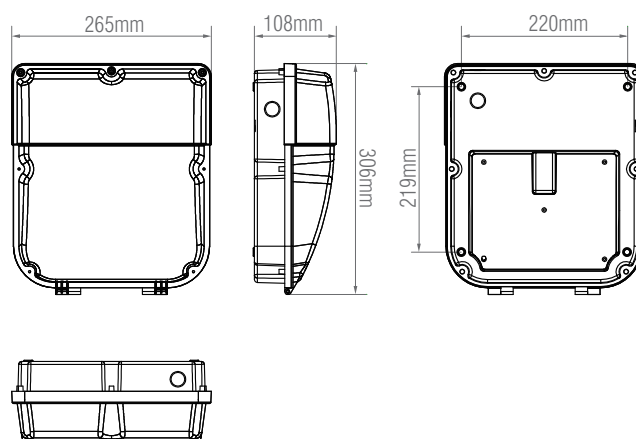

### SPEC DATA

Product Wattage:	30W/20W
Product Lumen:	3000/2000
Lumen/W:	100
Kelvin:	3000/4000/6000K
Energy Rating:	D
Dimmable:	No
Beam Angle:	120°
Power Factor:	> 0.7
SDCM:	6
CRI:	80
Lifetime (Hours):	50000
LED Brand:	Epistar
Driver Type:	Constant Current 220mA
Inrush Current at Start Up:	2A
Product Voltage:	220-240V
Hertz:	50/60
Surge Protection (KV):	1
Operating Temp.:	-20 to 40 Degree
Product Weight (KG):	1.82
Terminal Block:	4-way
Class:	2