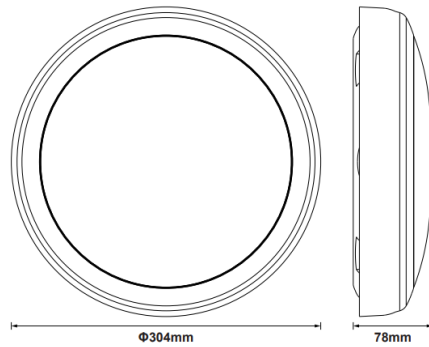

5 5 Years
Product Warranty
UK Only

2 2 Years
On-Site Warranty
Main-land UK Only

Ossa 3

09084 OSS318-SCT

9	42	3000 (Warm White)	1050
9	42	4000 (Cool White)	1150
9	42	5000 (Day Light)	1150
12	56	3000 (Warm White)	1400
12	56	4000 (Cool White)	1500
12	56	5000 (Day Light)	1500
18	80	3000 (Warm White)	2100
18	80	4000 (Cool White)	2200
18	80	5000 (Day Light)	2200

Overview

The Ossa is a slim bulkhead with integrated LED tray offering a low maintenance solution to lighting for all areas. With switchable CCT and different wattage settings to meet your different ambient needs.

General Information

Ambient Temperature Range (°C)	-20°C to 50°C
IK Rating	IK10
IP Rating	IP65
Materials	Housing: Polycarbonate + ABS
Nominal Lifetime (h)	50,000 h
Protection Rating	Class II
Installation Area	Internal and External

Tel: 01635 523 713

Email: sales@kosnic.com

Kosnic.com

Kosnic Lighting KosnicUK KosnicLightingUK KosnicUK