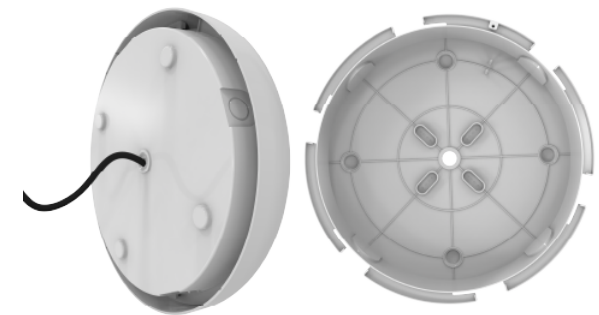

MATERIAL INFORMATION

Main Material	Polycarbonate
Diffuser Material	Polycarbonate
Product Weight without Packaging	1.035 kg
Colour / Finish	White
Diameter	325 mm
Height	85 mm

TECHNICAL INFORMATION

Class Protection	2
Light Source	LED
SDCM (Initial Macadam)	3
CRI	80
Internal / External	Internal / External
Surface / Recessed / Suspended	Ceiling, Wall
Power Factor	0.5
L70 @ 25°C	L70 B50 54,000h

PRODUCT FEATURES

- Slim and modern bulkhead suitable for residential, commercial and industrial applications as well as ancillary areas
- High efficiency up to 145lm/W
- All polycarbonate construction with opal diffuser and white trim ring with optional chrome, satin chrome or graphite trim ring accessories
- CCT selectable between 3000K, 4000K and 6500K and power selectable; offering a choice of 3 outputs, in one luminaire
- Gear tray located on the bezel, allowing the base to be installed and then the bezel connected, this coupled with 4x 20mm conduit entry points on base ensure a quick and simple installation

Reinforced Base

Reinforced base with a pre-drilled back entry and grommet for enhanced durability and effortless installation

Disco EVO

Part of the Bulkheads product category

Model Disco EVO 2 Emergency

Code ADIS2/1/M3

Speed-Optimised Packaging
Packed with the base facing up and detached for a fast, hassle-free installation

Secure Installation
Secure and stable mounting now with four fixing points

Slim and Efficient
Up to 145mm/W inside a slender profile offers an efficient luminaire suitable for many applications