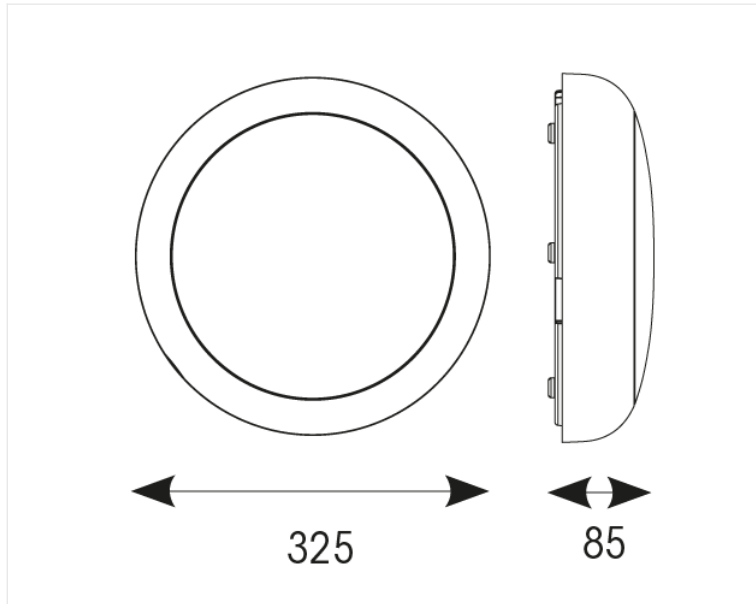

Disco EVO

Part of the Bulkheads product category

Model Disco EVO 2 Emergency

Code ADIS2/1/M3

Application Ancillary, Commercial, Education, Healthcare, Hospitality, Residential, Retail

Fast and Easy Install
Twist-on diffuser and 2-part design with push-fit terminals allow quick and easy installation

Speed-Optimised Packaging
Packed with the base facing up and detached for a fast, hassle-free installation

Secure Installation
Secure and stable mounting now with four fixing points

Slim and Efficient
Up to 145mm/W inside a slender profile offers an efficient luminaire suitable for many applications