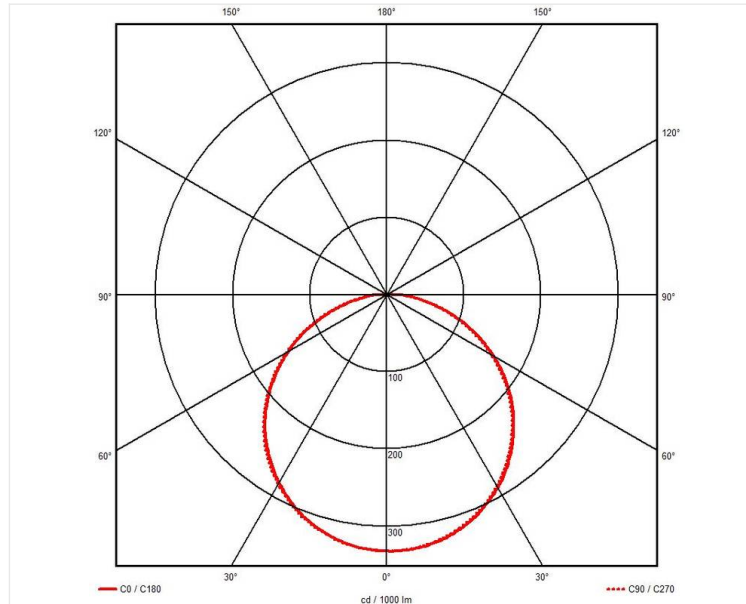

Disco EVO

Part of the Bulkheads product category

Model Disco EVO 2 Emergency

Code ADIS2/1/M3

Application Ancillary, Commercial, Education, Healthcare, Hospitality, Residential, Retail

Fast and Easy Install
Twist-on diffuser and 2-part design with push-fit terminals allow quick and easy installation

Speed-Optimised Packaging
Packed with the base facing up and detached for a fast, hassle-free installation

Secure Installation
Secure and stable mounting now with four fixing points

Slim and Efficient
Up to 145mm/W inside a slender profile offers an efficient luminaire suitable for many applications