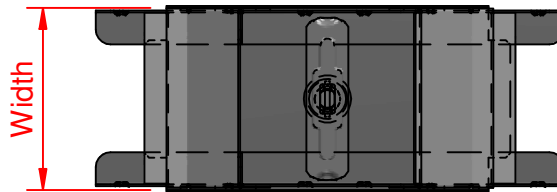

QuickFix

Size	Width	Height
GOT22	50.8	50.8
GOT32	76.2	50.8
GOT33	76.2	76.2
GOT42	101.6	50.8
GOT43	101.6	76.2
GOT44	101.6	101.6
GOT62	152.4	50.8
GOT63	152.4	76.2
GOT64	152.4	101.6
GOT66	152.4	152.4
GOT82	203.2	50.8
GOT83	203.2	76.2
GOT84	203.2	101.6
GOT88	203.2	203.2
GOT92	228.6	50.8
GOT93	228.6	76.2
GOT94	228.6	101.6
GOT96	228.6	152.4
GOT99	228.6	228.6

- ✓ Fast fitting **UniBolt** reduces installation time by as much as 80%
- ✓ **IP4X compliant** as standard
- ✓ **Completes the range** of fast fitting and innovative Cable Management Solutions

In accordance with Unitrunk's policy of continuous improvement, Unitrunk reserves the right to change specifications and designs without notice. Data is the copyright of Unitrunk Ltd and not to be reproduced or passed to a third party without written consent.