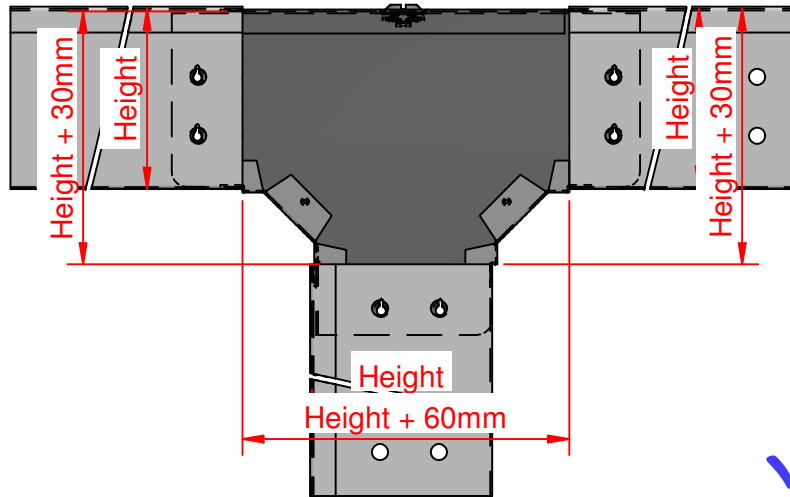

QuickFix

Size	Width	Height
GOT22	50.8	50.8
GOT32	76.2	50.8
GOT33	76.2	76.2
GOT42	101.6	50.8
GOT43	101.6	76.2
GOT44	101.6	101.6
GOT62	152.4	50.8
GOT63	152.4	76.2
GOT64	152.4	101.6
GOT66	152.4	152.4
GOT82	203.2	50.8
GOT83	203.2	76.2
GOT84	203.2	101.6
GOT88	203.2	203.2
GOT92	228.6	50.8
GOT93	228.6	76.2
GOT94	228.6	101.6
GOT96	228.6	152.4
GOT99	228.6	228.6