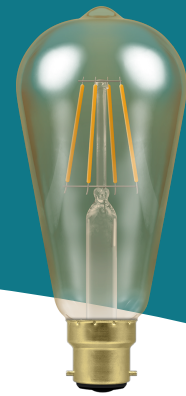

# ST64

LED Decorative ST64 Antique Dimmable

4.5W 2200K BC-B22

Part Code: **4221-1**

## General

Part Code:	4221-1
Product Name:	ST64
Rated Voltage (V)	220-240
Rated Wattage (0.1W Precision)	4.5
Rated Total Lumens (lm)	420
Rated Life (hrs)	15000
Dimmable Type	Dim