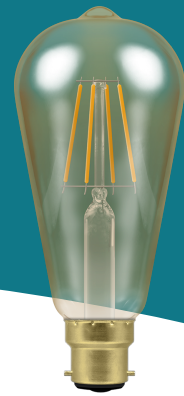

# ST64

LED Decorative ST64 Antique Dimmable

4.5W 2200K BC-B22

Part Code: **4221-1**

## General

Part Code:	4221-1
Product Name:	ST64
Rated Voltage (V)	220-240
Rated Wattage (0.1W Precision)	4.5
Rated Total Lumens (lm)	420
Rated Life (hrs)	15000
Dimmable Type	Dim

## Dimensions

Height (mm)	138
Product Weight (kg)	0.048
Diameter (mm)	64

**Crompton Lamps Limited**  
Unit 2, Marrtree Business Park  
Bowling Back Lane  
Bradford BD4 8QE

01274 657 088  
01274 657 087  
info@cromptonlamps.com