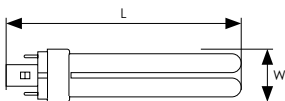

Double Turn D Type (PLC)

Compact D fluorescent lamps are commonly used in commercial and domestic luminaires such as downlights, bulkheads, pendants and other suitable energy saving applications.

- 10,000 hour life
- 3000K warm white, 3500K white or 4000K cool white colour options
- 85/1B colour rendering index/group
- SPECTRA-PLUS Triphosphor coated for excellent colour rendering, high output and longer life
- Not suitable for dimming
- Complete with integral starter
- Internally fused for safety

Product Code	Watts (W)	Volts (V)	Cap	Colour Appearance	Colour Temp (K)	Total Lumens (lm)	Dimensions (mm)		Energy Rating	Order Qty
							Dia	H		
Single Carton										
CLD10SWW	10	240	G24d-1 2 Pin	Warm White	3000	600	41	116	B	10
CLD10SW	10	240	G24d-1 2 Pin	White	3500	600	41	116	B	10
CLD10SCW	10	240	G24d-1 2 Pin	Cool White	4000	600	41	116	B	10
CLD13SWW	13	240	G24d-1 2 Pin	Warm White	3000	900	41	139	A	10
CLD13SW	13	240	G24d-1 2 Pin	White	3500	900	41	139	A	10
CLD13SCW	13	240	G24d-1 2 Pin	Cool White	4000	900	41	139	A	10
CLD18SWW	18	240	G24d-2 2 Pin	Warm White	3000	1210	41	151	B	10
CLD18SW	18	240	G24d-2 2 Pin	White	3500	1210	41	151	B	10
CLD18SCW	18	240	G24d-2 2 Pin	Cool White	4000	1210	41	151	B	10
CLD26SWW	26	240	G24d-3 2 Pin	Warm White	3000	1716	41	172	A	10
CLD26SW	26	240	G24d-3 2 Pin	White	3500	1716	41	172	A	10
CLD26SCW	26	240	G24d-3 2 Pin	Cool White	4000	1716	41	172	A	10