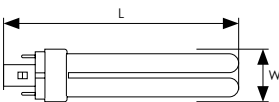

Double Turn DE Type (PLC-E)

Compact DE fluorescent lamps are used in commercial and domestic luminaires such as downlights, bulkheads, pendants and other suitable applications.

- 10,000 hour life
- 3000K warm white, 3500K white or 4000K cool white colour options
- 85/1B colour rendering index/group
- SPECTRA-PLUS Triphosphor coated for excellent colour rendering, high output and longer life
- Suitable for dimming and use in emergency luminaires
- To be used with external starter or electronic ballast

Product Code	Watts (W)	Volts (V)	Cap	Colour Appearance	Colour Temp (K)	Total Lumens (lm)	Dimensions (mm)		Energy Rating	Order Qty
							Dia	H		
Single Carton										
CLDE10SWW	10	240	G24q-1 4 Pin	Warm White	3000	600	41	109	A	10
CLDE10SW	10	240	G24q-1 4 Pin	White	3500	600	41	109	A	10
CLDE10SCW	10	240	G24q-1 4 Pin	Cool White	4000	600	41	109	A	10
CLDE13SWW	13	240	G24q-1 4 Pin	Warm White	3000	900	41	131	A	10
CLDE13SW	13	240	G24q-1 4 Pin	White	3500	900	41	131	A	10
CLDE13SCW	13	240	G24q-1 4 Pin	Cool White	4000	900	41	131	A	10
CLDE18SWW	18	240	G24q-2 4 Pin	Warm White	3000	1210	41	146	A	10
CLDE18SW	18	240	G24q-2 4 Pin	White	3500	1210	41	146	A	10
CLDE18SCW	18	240	G24q-2 4 Pin	Cool White	4000	1210	41	146	A	10
CLDE26SWW	26	240	G24q-3 4 Pin	Warm White	3000	1716	41	165	A	10
CLDE26SW	26	240	G24q-3 4 Pin	White	3500	1716	41	165	A	10
CLDE26SCW	26	240	G24q-3 4 Pin	Cool White	4000	1716	41	165	A	10