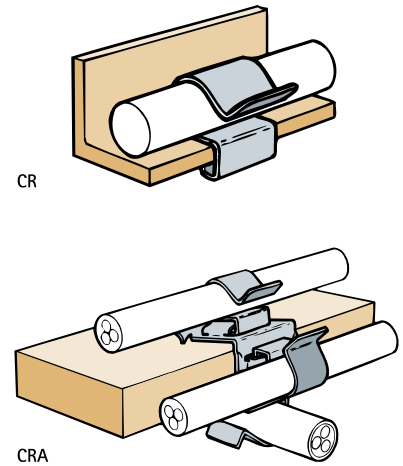

Britclips® Cable Run Clip Flange 8-12 mm

(J 20 110)

for flange 8 - 20 mm

EX 5202 X XXX

EX 5202 0 020

Features and benefits

- for quick fixing of cables
- Part No's EM/EP 5202 0 020: adaptor for fastening of maximum 3 cable run clips (type CR)
- Part No's EM/EP 5202 0 020: adaptor for fastening of maximum 3 cable run clips (type CR)
- material: spring steel (type CS70)
- surface treatment: Delta-Tone 9000 (480 hours)

Part No.	Code	D (mm)	A (mm)	Model	Pack 1
EM52020612	CR85	4.5 - 5.5	8 - 12	-	100
EM52020712	CR86	6.0 - 7.0	8 - 12	-	100
EP52020712	CR86	6.0 - 7.0	8 - 12	-	25
EM52020912	CR87	7.0 - 9.0	8 - 12	-	100
EP52020912	CR87	7.0 - 9.0	8 - 12	-	25
EM52021112	CR810	10.0 - 11.0	8 - 12	-	100
EP52021112	CR810	10.0 - 11.0	8 - 12	-	25
EM52021412	CR812	12.0 - 14.0	8 - 12	-	100
EP52021412	CR812	12.0 - 14.0	8 - 12	-	25
EM52021812	CR815	15.0 - 18.0	8 - 12	-	100
EP52021812	CR815	15.0 - 18.0	8 - 12	-	25
EM52022412	CR819	19.0 - 24.0	8 - 12	-	100
EP52022412	CR819	19.0 - 24.0	8 - 12	-	25
EM52023012	CR825	25.0 - 30.0	8 - 12	-	100
EP52023012	CR825	25.0 - 30.0	8 - 12	-	25
EM52020020	CRA	0.0	12 - 20	Fits CR25 - CR225	100
EP52020020	CRA	0.0	12 - 20	Fits CR25 - CR225	25

For use with static loads only.