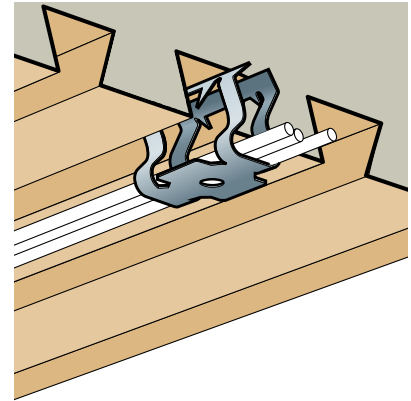

# Britclips® Dovetail Cable Hanger (HOL2-xC)

(J 45 120)

for composite flooring systems

## Features and benefits

- for fixing to composite flooring systems
- for cable fixing in roof deck
- material: spring steel (type CS70)
- surface treatment: Delta-Tone 9000 (480 hours)

Part No.	Code	d1 (mm)	S (mm)	Pack 1
EM58220001	HOL2-SC	Ø 6.0	12 - 16	100
EM58220002	HOL2-LC	Ø 6.0	17 - 22	100