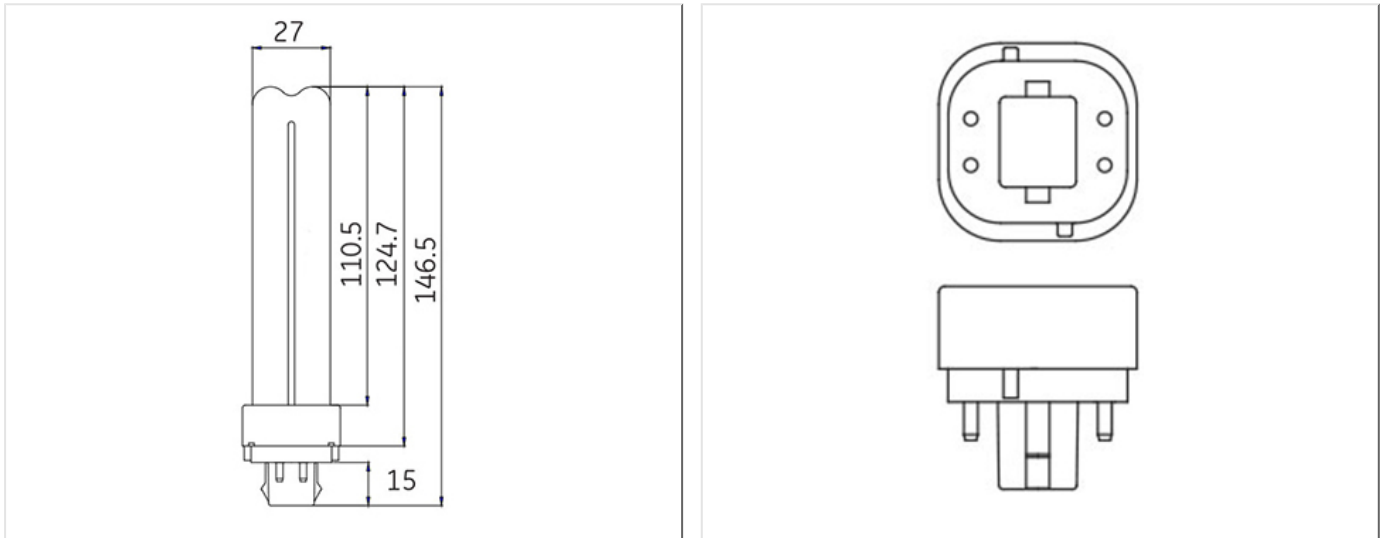

Technical drawing