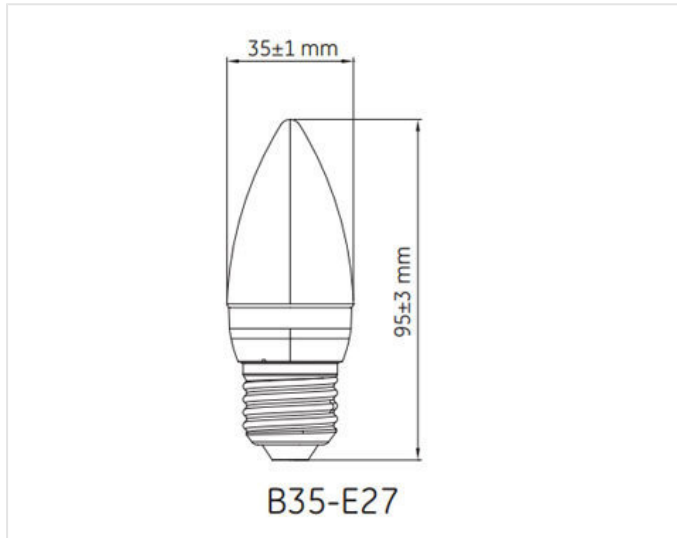

Technical drawing

Downloads & Links

[Go to the catalog site (HTTP)](#)

[Product datasheet (PDF)](#)

[Dimming compatibility (HTTP)](#)

[LED Lighting Solutions - Catalogue (EN) (PDF)](#)

[Lighting design tools & calculators (HTTP)](#)

[Candle range Datasheets (HTTP)](#)

[GE Energy Smart™ Candle Dimmable range images (HTTP)](#)

[Certificate for the Quality Management System of GE Lighting EMEA (PDF)](#)

[Certificate for the Environmental Management System of GE Lighting EMEA (PDF)](#)