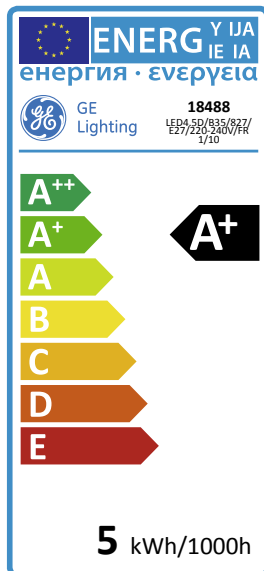

GE  
Lighting

5  
kWh/1000h

A+  
energy class

60  
lumens/watt

## GE Energy Smart™ Candle Dimmable

LED4.5D/B35/827/E27/220-240V/FR 1/10

## Performance data

Rated Lumens [lm]	270
Weighted energy consumption [kWh/1000h]	4.5
Nominal useful lumens [lm]	270
Energy efficiency class (EEC)	A+
Rated life L70/B50 [h]	20000
Nominal correlated colour temperature (CCT) [K]	2700
Nominal lumens [lm]	270
Colour Rendering Index (CRI) [Ra]	80

## Electrical data

Nominal lamp power factor...	0.9
Rated power [W]	4.5
Lamp Current [A]	0.03
Operating Temperature (MAX) [°C]	63.9
Run-up time (sec)	<0.5
Starting time (sec)	<0.5
Dimming Capability	Yes
Nominal power [W]	4.5
Nominal lamp voltage [V]	230