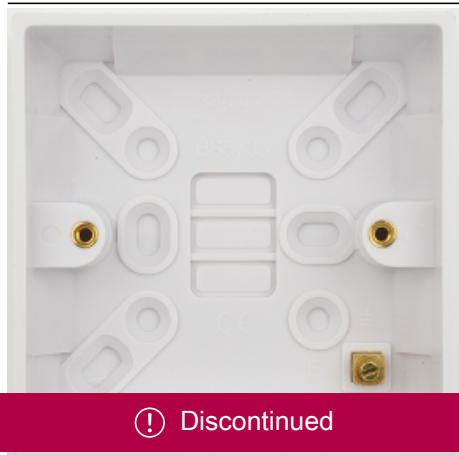

# GPAT1G25

Exclusive Square edge white moulded - surface  
pattress box - 1 gang - white

## Main

Range of product	Exclusive
Aesthetic name	Square edge white moulded
Product or component type	Pattress box
Colour tint	White
Quantity per set	Set of 10

## Complementary

Device mounting	Surface
Mounting support	Wall mounted
Number of gangs	1 gang
Cable entry	Knock-outs
Fixing mode	By screws
Material	Urea (carbamide)
Type of installation	Indoor
Depth	25 mm
Width	87 mm
Height	87 mm
Net weight	0.08 kg