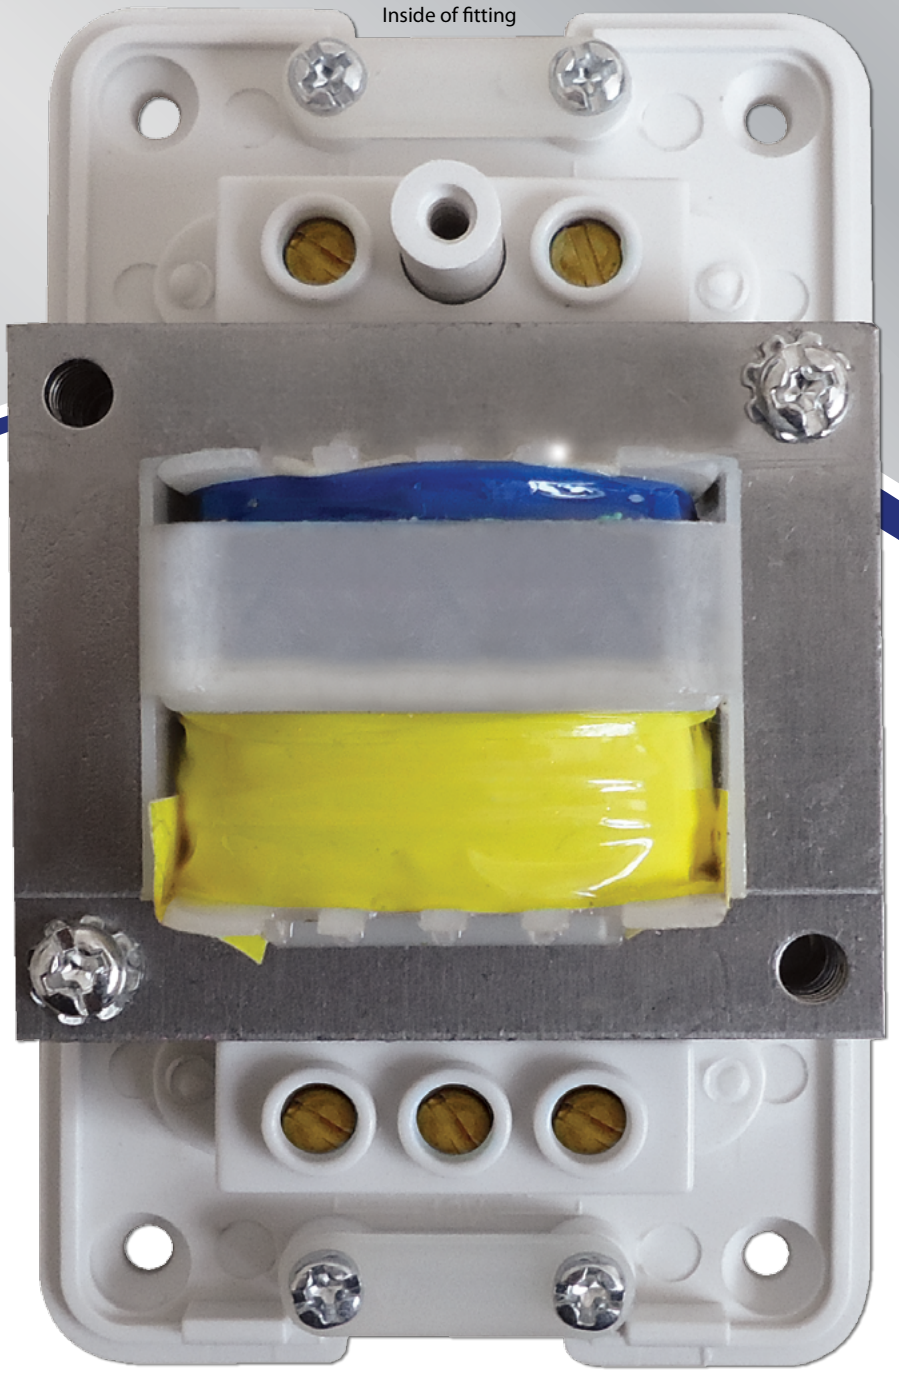

**THIS PRODUCT IS DESIGNED FOR DOMESTIC  
INSTALLATION UP TO 15M RANGE**

**MULTI VOLTAGE BELL / CHIME  
TRANSFORMER**

- Double insulated: no earth connection required
- 4, 8 and 12V tappings: suits most bells and chimes
- Nylon construction
- 1 Amp rated
- Thermal cut out

• M.O.M: 5 / O.P.Q: 60

| Code   | Colour | IP Rating |
|--------|--------|-----------|
| BT4812 | White  | IP20      |