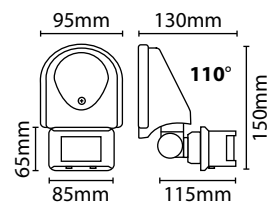

Code	Version	Colour	IP Rating
PIR110BK	110° PIR	Black	IP44
PIR110WH		White	
PIR180BK	180° PIR	Black	
PIR180WH		White