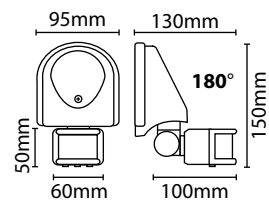

Code	Version	Colour	IP Rating
PIR110BK	110° PIR	Black	IP44
PIR110WH		White	
PIR180BK	180° PIR	Black	
PIR180WH		White