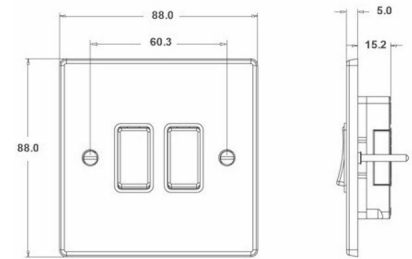

71R22PB-B

Hartland | HARTLAND RANGE | Rocker Switches

Item Image

Wiring

Dimensions

Hamilton®
HARTLAND
R22
2 Way Rocker

Primary Range	Hartland
Insert Type	2 gang 10AX 2 Way Rocker
Insert Colour	Polished Brass/Black
EAN13 Barcode	5017503212224
Commodity Code	85363010
Luckins TSI	385549477
Dimensions(Nominal)	Single: Height = 88.0mm Width = 88.0mm Depth = 5.0mm
Weight	124 GR
Switched Poles	Single
Current Rating	10AX
Voltage	220/250V AC
Maximum Load	10 Amp inductive
Mains Frequency	50Hz
IP Rating	IP2XD
Contact Gap Minimum	3mm
Terminal Capacity 1	5x1mm ²
Terminal Capacity 2	4x1.5mm ²
Terminal Capacity 3	1x2.5mm ²
Terminal Capacity 4	1x4mm ² Multi-strand
Terminal Capacity 5	1x6mm ²
Earth Terminal Capacity 1	5x1mm ²
Earth Terminal Capacity 2	4x1.5mm ²
Earth Terminal Capacity 3	3x2.5mm ²
Earth Terminal Capacity 4	1x4mm ² Multi-strand
Earth Terminal Capacity 5	1x6mm ²
Product Class 1	Must be earthed
Ambient Operating Temperature	-5° to +40°C
Recommended Location	Internal Use Only
Maximum Installation Altitude	2000m