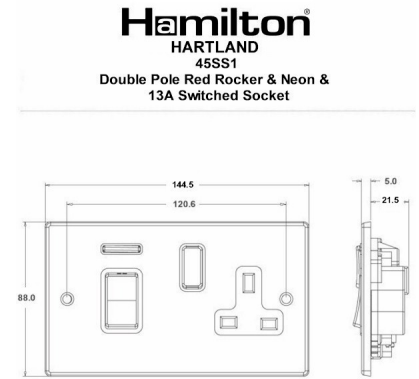

7345SS1BC-W

Hartland | HARTLAND RANGE | Double Pole Switches

Item Image

Wiring

Dimensions

Primary Range	Hartland
Insert Type	45A Double Pole Red Rocker + Neon + 13A Switched Socket
Insert Colour	Red+Bright Chrome/White
EAN13 Barcode	5017503237708
Commodity Code	85363030
Luckins TSI	385551407
Dimensions(Nominal)	Double: Height = 88.0mm Width = 144.5mm Depth = 5.0mm
Weight	240 GR
Switched Poles	Double
Current Rating	Switch 45 Amp Socket 13 Amp
Voltage	220/250V AC
Maximum Load	Switch 45 Amp Socket 13
Mains Frequency	50Hz
IP Rating	IP2XD
Contact Gap Minimum	3mm
Terminal Capacity 1	3x6mm ²
Terminal Capacity 2	2x10mm ²
Terminal Capacity 3	1x16mm ²
Earth Terminal Capacity 1	3x6mm ²
Earth Terminal Capacity 2	2x10mm ²
Earth Terminal Capacity 3	1x16mm ²
Product Class 1	Must be earthed
Ambient Operating Temperature	-5° to +40°C
Recommended Location	Internal Use Only
Maximum Installation Altitude	2000m
Standard/Approval	BS 4177