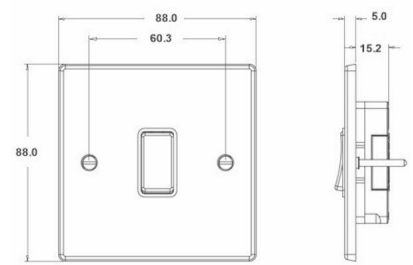

73R21BC-B

Hartland | HARTLAND RANGE | Rocker Switches

Item Image

Wiring

Dimensions

Hamilton®
HARTLAND
R21
2 Way Rocker

Primary Range	Hartland
Insert Type	1 gang 10AX 2 Way Rocker
Insert Colour	Bright Chrome/Black
EAN13 Barcode	5017503236213
Commodity Code	85363010
Luckins TSI	385551805
Dimensions(Nominal)	Single: Height = 88.0mm Width = 88.0mm Depth = 5.0mm
Weight	97 GR
Switched Poles	Single
Current Rating	10AX
Voltage	220/250V AC
Maximum Load	10 Amp inductive
Mains Frequency	50Hz
IP Rating	IP2XD
Contact Gap Minimum	3mm
Terminal Capacity 1	5x1mm ²
Terminal Capacity 2	4x1.5mm ²
Terminal Capacity 3	1x2.5mm ²
Terminal Capacity 4	1x4mm ² Multi-strand
Terminal Capacity 5	1x6mm ²
Earth Terminal Capacity 1	5x1mm ²
Earth Terminal Capacity 2	4x1.5mm ²
Earth Terminal Capacity 3	3x2.5mm ²
Earth Terminal Capacity 4	1x4mm ² Multi-strand
Earth Terminal Capacity 5	1x6mm ²
Product Class 1	Must be earthed
Ambient Operating Temperature	-5° to +40°C
Recommended Location	Internal Use Only
Maximum Installation Altitude	2000m