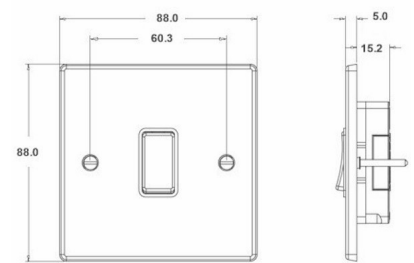

73R21BC-W

Hartland | HARTLAND RANGE | Rocker Switches

Item Image

Wiring

Dimensions

Hamilton®
HARTLAND
R21
2 Way Rocker

Primary Range	Hartland
Insert Type	1 gang 10AX 2 Way Rocker
Insert Colour	Bright Chrome/White
EAN13 Barcode	5017503237210
Commodity Code	85363010
Luckins TSI	385551818
Dimensions(Nominal)	Single: Height = 88.0mm Width = 88.0mm Depth = 5.0mm
Weight	97 GR
Switched Poles	Single
Current Rating	10AX
Voltage	220/250V AC
Maximum Load	10 Amp inductive
Mains Frequency	50Hz
IP Rating	IP2XD
Contact Gap Minimum	3mm
Terminal Capacity 1	5x1mm ²
Terminal Capacity 2	4x1.5mm ²
Terminal Capacity 3	1x2.5mm ²
Terminal Capacity 4	1x4mm ² Multi-strand
Terminal Capacity 5	1x6mm ²
Earth Terminal Capacity 1	5x1mm ²
Earth Terminal Capacity 2	4x1.5mm ²
Earth Terminal Capacity 3	3x2.5mm ²
Earth Terminal Capacity 4	1x4mm ² Multi-strand
Earth Terminal Capacity 5	1x6mm ²
Product Class 1	Must be earthed
Ambient Operating Temperature	-5° to +40°C
Recommended Location	Internal Use Only
Maximum Installation Altitude	2000m