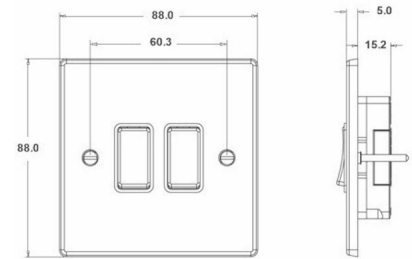

73R22BC-B

Hartland | HARTLAND RANGE | Rocker Switches

Item Image

Wiring

Dimensions

Hamilton®
HARTLAND
R22
2 Way Rocker

Primary Range	Hartland
Insert Type	2 gang 10AX 2 Way Rocker
Insert Colour	Bright Chrome/Black
EAN13 Barcode	5017503236220
Commodity Code	85363010
Luckins TSI	385551847
Dimensions(Nominal)	Single: Height = 88.0mm Width = 88.0mm Depth = 5.0mm
Weight	114 GR
Switched Poles	Single
Current Rating	10AX
Voltage	220/250V AC
Maximum Load	10 Amp inductive
Mains Frequency	50Hz
IP Rating	IP2XD
Contact Gap Minimum	3mm
Terminal Capacity 1	5x1mm ²
Terminal Capacity 2	4x1.5mm ²
Terminal Capacity 3	1x2.5mm ²
Terminal Capacity 4	1x4mm ² Multi-strand
Terminal Capacity 5	1x6mm ²
Earth Terminal Capacity 1	5x1mm ²
Earth Terminal Capacity 2	4x1.5mm ²
Earth Terminal Capacity 3	3x2.5mm ²
Earth Terminal Capacity 4	1x4mm ² Multi-strand
Earth Terminal Capacity 5	1x6mm ²
Product Class 1	Must be earthed
Ambient Operating Temperature	-5° to +40°C
Recommended Location	Internal Use Only
Maximum Installation Altitude	2000m