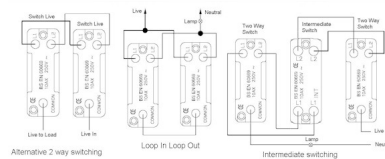

73R22BC-W

Hartland | HARTLAND RANGE | Rocker Switches

Item Image

Wiring

Dimensions

Hamilton®
HARTLAND
R22
2 Way Rocker

Primary Range	Hartland
Insert Type	2 gang 10AX 2 Way Rocker
Insert Colour	Bright Chrome/White
EAN13 Barcode	5017503237227
Commodity Code	85363010
Luckins TSI	385551850
Dimensions(Nominal)	Single: Height = 88.0mm Width = 88.0mm Depth = 5.0mm
Weight	114 GR
Switched Poles	Single
Current Rating	10AX
Voltage	220/250V AC
Maximum Load	10 Amp inductive
Mains Frequency	50Hz
IP Rating	IP2XD
Contact Gap Minimum	3mm
Terminal Capacity 1	5x1mm ²
Terminal Capacity 2	4x1.5mm ²
Terminal Capacity 3	1x2.5mm ²
Terminal Capacity 4	1x4mm ² Multi-strand
Terminal Capacity 5	1x6mm ²
Earth Terminal Capacity 1	5x1mm ²
Earth Terminal Capacity 2	4x1.5mm ²
Earth Terminal Capacity 3	3x2.5mm ²
Earth Terminal Capacity 4	1x4mm ² Multi-strand
Earth Terminal Capacity 5	1x6mm ²
Product Class 1	Must be earthed
Ambient Operating Temperature	-5° to +40°C
Recommended Location	Internal Use Only
Maximum Installation Altitude	2000m