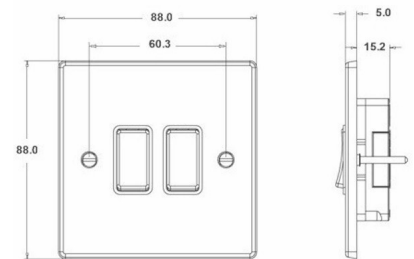

73R22BC-W

Hartland | HARTLAND RANGE | Rocker Switches

Item Image

Wiring

Dimensions

Hamilton®
HARTLAND
R22
2 Way Rocker

Primary Range	Hartland
Insert Type	2 gang 10AX 2 Way Rocker
Insert Colour	Bright Chrome/White
EAN13 Barcode	5017503237227
Commodity Code	85363010
Luckins TSI	385551850
Dimensions(Nominal)	Single: Height = 88.0mm Width = 88.0mm Depth = 5.0mm
Weight	114 GR
Switched Poles	Single
Current Rating	10AX
Voltage	220/250V AC
Maximum Load	10 Amp inductive
Mains Frequency	50Hz
IP Rating	IP2XD
Contact Gap Minimum	3mm
Terminal Capacity 1	5x1mm ²
Terminal Capacity 2	4x1.5mm ²
Terminal Capacity 3	1x2.5mm ²
Terminal Capacity 4	1x4mm ² Multi-strand
Terminal Capacity 5	1x6mm ²
Earth Terminal Capacity 1	5x1mm ²
Earth Terminal Capacity 2	4x1.5mm ²
Earth Terminal Capacity 3	3x2.5mm ²
Earth Terminal Capacity 4	1x4mm ² Multi-strand
Earth Terminal Capacity 5	1x6mm ²
Product Class 1	Must be earthed
Ambient Operating Temperature	-5° to +40°C
Recommended Location	Internal Use Only
Maximum Installation Altitude	2000m