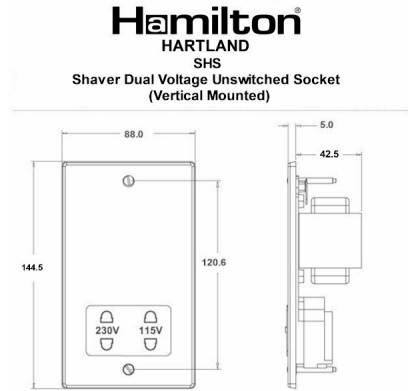

73SHSB

Hartland | HARTLAND RANGE | Power Sockets

Item Image

Wiring

Dimensions

Primary Range	Hartland
Insert Type	Shaver Dual Voltage Unswitched Socket (Vertically Mounted)
Insert Colour	Black
EAN13 Barcode	5017503231034
Commodity Code	85363010
Luckins TSI	385552163
Dimensions(Nominal)	Double: Height = 144.5mm Width = 88.0mm Depth = 5.0mm
Weight	766 GR
Switched Poles	None
Current Rating	20VA
Voltage	220/250V AC
Maximum Load	200/250V input; 115/230V 20VA output
Mains Frequency	50Hz
IP Rating	IP2XD
Contact Gap Minimum	None
Terminal Capacity 1	5 x1mm ²
Terminal Capacity 2	4x1.5mm ²
Terminal Capacity 3	3x2.5mm ²
Terminal Capacity 4	2x4mm ² Multi-strand
Terminal Capacity 5	1x6mm ²
Earth Terminal Capacity 1	9x1mm ²
Earth Terminal Capacity 2	6x1.5mm ²
Earth Terminal Capacity 3	4x2.5mm ²
Earth Terminal Capacity 4	2x4mm ² Multi-strand
Earth Terminal Capacity 5	1x6mm ²
Product Class 1	Must be earthed
Ambient Operating Temperature	-5° to +40°C
Recommended Location	Internal Use Only
Maximum Installation Altitude	2000m