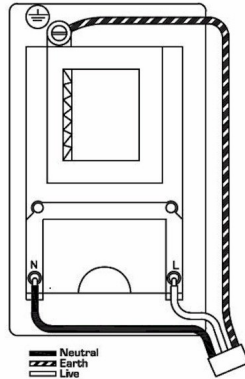

73SHSB

Hartland | HARTLAND RANGE | Power Sockets

Item Image

Wiring

Dimensions

Primary Range	Hartland
Insert Type	Shaver Dual Voltage Unswitched Socket (Vertically Mounted)
Insert Colour	Black
EAN13 Barcode	5017503231034
Commodity Code	85363010
Luckins TSI	385552163
Dimensions(Nominal)	Double: Height = 144.5mm Width = 88.0mm Depth = 5.0mm
Weight	766 GR
Switched Poles	None
Current Rating	20VA
Voltage	220/250V AC
Maximum Load	200/250V input; 115/230V 20VA output
Mains Frequency	50Hz
IP Rating	IP2XD
Contact Gap Minimum	None
Terminal Capacity 1	5 x1mm ²
Terminal Capacity 2	4x1.5mm ²
Terminal Capacity 3	3x2.5mm ²
Terminal Capacity 4	2x4mm ² Multi-strand
Terminal Capacity 5	1x6mm ²
Earth Terminal Capacity 1	9x1mm ²
Earth Terminal Capacity 2	6x1.5mm ²
Earth Terminal Capacity 3	4x2.5mm ²
Earth Terminal Capacity 4	2x4mm ² Multi-strand
Earth Terminal Capacity 5	1x6mm ²
Product Class 1	Must be earthed
Ambient Operating Temperature	-5° to +40°C
Recommended Location	Internal Use Only
Maximum Installation Altitude	2000m