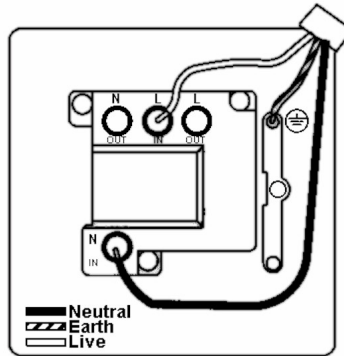

73SPBC-W

Hartland | HARTLAND RANGE | Connection Units

Item Image

Wiring

Dimensions

Primary Range	Hartland
Insert Type	1 gang 13A Double Pole Fused Spur
Insert Colour	Bright Chrome/White
EAN13 Barcode	5017503237906
Commodity Code	85369010
Luckins TSI	385552192
Dimensions(Nominal)	Single: Height = 88.0mm Width = 88.0mm Depth = 5.0mm
Weight	138 GR
Switched Poles	Double
Current Rating	13 Amp
Voltage	220/250V AC
Maximum Load	13 Amp
Mains Frequency	50Hz
IP Rating	IP2XD
Contact Gap Minimum	3mm
Terminal Capacity 1	3x2.5mm ²
Terminal Capacity 2	2x4mm ² Multi-Strand
Terminal Capacity 3	1x6mm ²
Earth Terminal Capacity 1	6x1mm ²
Earth Terminal Capacity 2	5x1.5mm ²
Earth Terminal Capacity 3	3x2.5mm ²
Earth Terminal Capacity 4	2 x 4mm ² Multi-strand
Earth Terminal Capacity 5	1x6mm ²
Product Class 1	Must be earthed
Ambient Operating Temperature	-5° to +40°C
Recommended Location	Internal Use Only
Maximum Installation Altitude	2000m
Standard/Approval	BS 1363-4