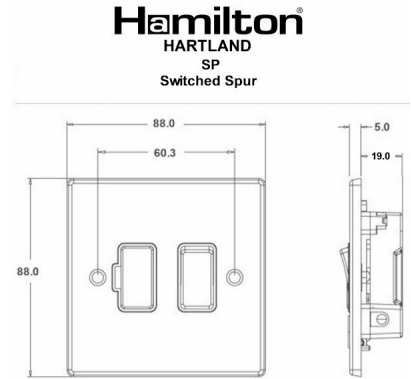

73SPBC-W

Hartland | HARTLAND RANGE | Connection Units

Item Image

Wiring

Dimensions

Primary Range	Hartland
Insert Type	1 gang 13A Double Pole Fused Spur
Insert Colour	Bright Chrome/White
EAN13 Barcode	5017503237906
Commodity Code	85369010
Luckins TSI	385552192
Dimensions(Nominal)	Single: Height = 88.0mm Width = 88.0mm Depth = 5.0mm
Weight	138 GR
Switched Poles	Double
Current Rating	13 Amp
Voltage	220/250V AC
Maximum Load	13 Amp
Mains Frequency	50Hz
IP Rating	IP2XD
Contact Gap Minimum	3mm
Terminal Capacity 1	3x2.5mm ²
Terminal Capacity 2	2x4mm ² Multi-Strand
Terminal Capacity 3	1x6mm ²
Earth Terminal Capacity 1	6x1mm ²
Earth Terminal Capacity 2	5x1.5mm ²
Earth Terminal Capacity 3	3x2.5mm ²
Earth Terminal Capacity 4	2 x 4mm ² Multi-strand
Earth Terminal Capacity 5	1x6mm ²
Product Class 1	Must be earthed
Ambient Operating Temperature	-5° to +40°C
Recommended Location	Internal Use Only
Maximum Installation Altitude	2000m
Standard/Approval	BS 1363-4