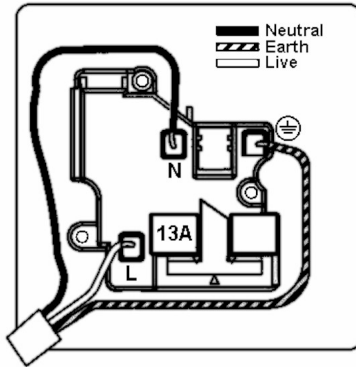

## 73SS1BC-W

### Hartland | HARTLAND RANGE | Power Sockets

Item Image

Wiring

Dimensions

Primary Range	Hartland
Insert Type	1 gang 13A Double Pole Switched Socket
Insert Colour	Bright Chrome/White
EAN13 Barcode	5017503237012
Commodity Code	85363010
Luckins TSI	385552312
Dimensions(Nominal)	Single: Height = 88.0mm Width = 88.0mm Depth = 5.0mm
Weight	120 GR
Switched Poles	Double
Current Rating	13 Amp
Voltage	220/250V AC
Maximum Load	13 Amp
Mains Frequency	50Hz
IP Rating	IP2XD
Contact Gap Minimum	3mm
Terminal Capacity 1	4x2.5mm <sup>2</sup>
Terminal Capacity 2	3x4mm <sup>2</sup>
Terminal Capacity 3	2x6mm <sup>2</sup> Multi-Strand
Terminal Capacity 4	1x10mm <sup>2</sup>
Earth Terminal Capacity 1	4x2.5mm <sup>2</sup>
Earth Terminal Capacity 2	3x4mm <sup>2</sup>
Earth Terminal Capacity 3	2x6mm <sup>2</sup> Multi-Strand
Earth Terminal Capacity 4	1x10mm <sup>2</sup>
Product Class 1	Must be earthed
Ambient Operating Temperature	-5° to +40°C
Recommended Location	Internal Use Only
Maximum Installation Altitude	2000m
Standard/Approval	BS 1363-2
Additional Notes	Dual Earth: Yes