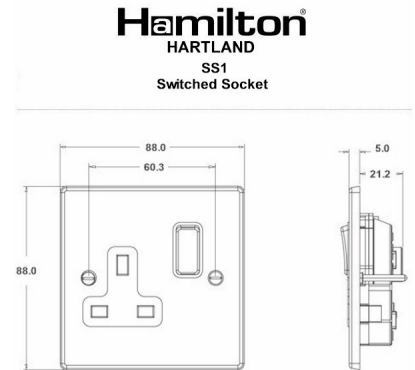

### Hartland | HARTLAND RANGE | Power Sockets

Item Image

Wiring

Dimensions

Primary Range	Hartland
Insert Type	1 gang 13A Double Pole Switched Socket
Insert Colour	Bright Chrome/White
EAN13 Barcode	5017503237012
Commodity Code	85363010
Luckins TSI	385552312
Dimensions(Nominal)	Single: Height = 88.0mm Width = 88.0mm Depth = 5.0mm
Weight	120 GR
Switched Poles	Double
Current Rating	13 Amp
Voltage	220/250V AC
Maximum Load	13 Amp
Mains Frequency	50Hz
IP Rating	IP2XD
Contact Gap Minimum	3mm
Terminal Capacity 1	4x2.5mm <sup>2</sup>
Terminal Capacity 2	3x4mm <sup>2</sup>
Terminal Capacity 3	2x6mm <sup>2</sup> Multi-Strand
Terminal Capacity 4	1x10mm <sup>2</sup>
Earth Terminal Capacity 1	4x2.5mm <sup>2</sup>
Earth Terminal Capacity 2	3x4mm <sup>2</sup>
Earth Terminal Capacity 3	2x6mm <sup>2</sup> Multi-Strand
Earth Terminal Capacity 4	1x10mm <sup>2</sup>
Product Class 1	Must be earthed
Ambient Operating Temperature	-5° to +40°C
Recommended Location	Internal Use Only
Maximum Installation Altitude	2000m
Standard/Approval	BS 1363-2
Additional Notes	Dual Earth: Yes