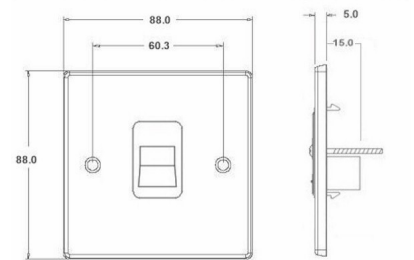

#### Wiring

Pin No.	BT Wiring Schedule Colour Codes: Striped Wires
1	GREEN / White
2	BLUE / White
3	ORANGE / White
4	WHITE / Orange
5	WHITE / Blue
6	WHITE / Green

Main Wire Colour shown in CAPITALS

Incoming Telephone Cable  
On 4 wire systems, Pin 1 and 6  
are not connected.

The maximum REN that can be connected to any one exchange line is 4. Any number of sockets may be connected. All sockets are connected in parallel, ie Pin 1 to Pin 1 ; Pin 2 to Pin 2 ; etc. as shown in the diagram above.

#### Dimensions

**Hamilton®**  
HARTLAND  
TCM  
Telephone Master Socket

Primary Range	Hartland	
Insert Type	1 gang Telephone Master	
Insert Colour	White	
EAN13 Barcode	5017503230648	
Commodity Code	85176990	
Luckins TSI	385552396	
Dimensions(Nominal)	Single: Height = 88.0mm Width = 88.0mm Depth = 5.0mm	
Weight	93 GR	
Switched Poles	N/A	
Current Rating	n/a	
IP Rating	IP2XD	
Contact Gap Minimum	N/A	
Earth Terminal Capacity 1	5x1mm <sup>2</sup>	
Earth Terminal Capacity 2	4 x 1.5mm <sup>2</sup>	
Earth Terminal Capacity 3	3 x 2.5mm <sup>2</sup>	
Earth Terminal Capacity 4	1 x 4mm <sup>2</sup> Multi-strand	
Earth Terminal Capacity 5	1 x 6mm <sup>2</sup>	
Product Class 1	Must be earthed (ref BS7671 415.2.1)	
Ambient Operating Temperature	-5° to +40°C	
Recommended Location	Internal Use Only	
Maximum Installation Altitude	2000m	
Standard/Approval	BS 6312:2:2	
All products listed conform to current British or European standard and the product information is correct at the time of going to press.	All accessories are manufactured under an accredited BS EN ISO 9001 : 2015 Quality Management System.	It is the policy of the company to improve products as part of our development programme. Therefore, we reserve the right to alter designs and dimensions without prior notice.