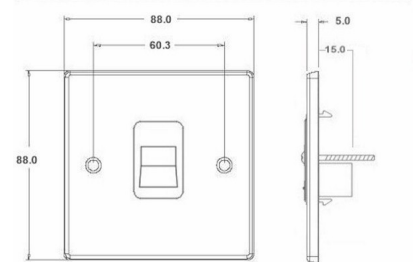

Main Wire Colour shown in CAPITALS

Incoming Telephone Cable
On 4 wire systems, Pin 1 and 6
are not connected.

The maximum REN that can be connected to any one exchange line is 4. Any number of sockets may be connected. All sockets are connected in parallel, ie Pin 1 to Pin 1 ; Pin 2 to Pin 2 ; etc. as shown in the diagram above.

Dimensions

Hamilton®
HARTLAND
TCS
Telephone Slave Socket

Primary Range	Hartland	
Insert Type	1 gang Telephone Slave	
Insert Colour	Black	
EAN13 Barcode	5017503231652	
Commodity Code	85176990	
Luckins TSI	385552406	
Dimensions(Nominal)	Single: Height = 88.0mm Width = 88.0mm Depth = 5.0mm	
Weight	91 GR	
Switched Poles	N/A	
Current Rating	n/a	
IP Rating	IP2XD	
Contact Gap Minimum	N/A	
Earth Terminal Capacity 1	5x1mm ²	
Earth Terminal Capacity 2	4 x 1.5mm ²	
Earth Terminal Capacity 3	3 x 2.5mm ²	
Earth Terminal Capacity 4	1 x 4mm ² Multi-strand	
Earth Terminal Capacity 5	1 x 6mm ²	
Product Class 1	Must be earthed (ref BS7671 415.2.1)	
Ambient Operating Temperature	-5° to +40°C	
Recommended Location	Internal Use Only	
Maximum Installation Altitude	2000m	
Standard/Approval	BS 6312:2:2	
All products listed conform to current British or European standard and the product information is correct at the time of going to press.	All accessories are manufactured under an accredited BS EN ISO 9001 : 2015 Quality Management System.	It is the policy of the company to improve products as part of our development programme. Therefore, we reserve the right to alter designs and dimensions without prior notice.