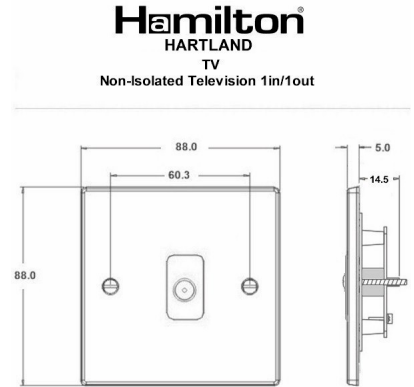

73TVW

Hartland | HARTLAND RANGE | Television Coaxial Sockets

Item Image

Wiring

Dimensions

Primary Range	Hartland	
Insert Type	1 gang Non-Isolated TV 1in/1out	
Insert Colour	White	
EAN13 Barcode	5017503230600	
Commodity Code	85367000	
Luckins TSI	385552516	
Dimensions(Nominal)	Single: Height = 88.0mm Width = 88.0mm Depth = 5.0mm	
Weight	104 GR	
Switched Poles	N/A	
Current Rating	n/a	
IP Rating	IP2XD	
Contact Gap Minimum	N/A	
Earth Terminal Capacity 1	5x1mm ²	
Earth Terminal Capacity 2	4 x 1.5mm ²	
Earth Terminal Capacity 3	3 x 2.5mm ²	
Earth Terminal Capacity 4	1 x 4mm ² Multi-strand	
Earth Terminal Capacity 5	1 x 6mm ²	
Product Class 1	Must be earthed (ref BS7671 415.2.1)	
Ambient Operating Temperature	-5° to +40°C	
Recommended Location	Internal Use Only	
Maximum Installation Altitude	2000m	
Standard/Approval	BS 5733	
All products listed conform to current British or European standard and the product information is correct at the time of going to press.	All accessories are manufactured under an accredited BS EN ISO 9001 : 2015 Quality Management System.	It is the policy of the company to improve products as part of our development programme. Therefore, we reserve the right to alter designs and dimensions without prior notice.