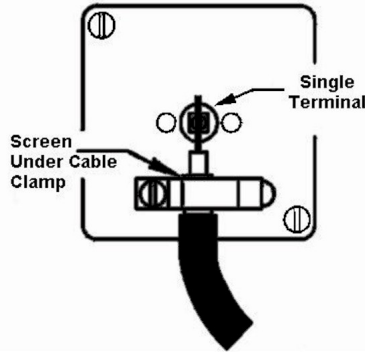

73TVW

Hartland | HARTLAND RANGE | Television Coaxial Sockets

Item Image

Wiring

Dimensions

Primary Range	Hartland	
Insert Type	1 gang Non-Isolated TV 1in/1out	
Insert Colour	White	
EAN13 Barcode	5017503230600	
Commodity Code	85367000	
Luckins TSI	385552516	
Dimensions(Nominal)	Single: Height = 88.0mm Width = 88.0mm Depth = 5.0mm	
Weight	104 GR	
Switched Poles	N/A	
Current Rating	n/a	
IP Rating	IP2XD	
Contact Gap Minimum	N/A	
Earth Terminal Capacity 1	5x1mm ²	
Earth Terminal Capacity 2	4 x 1.5mm ²	
Earth Terminal Capacity 3	3 x 2.5mm ²	
Earth Terminal Capacity 4	1 x 4mm ² Multi-strand	
Earth Terminal Capacity 5	1 x 6mm ²	
Product Class 1	Must be earthed (ref BS7671 415.2.1)	
Ambient Operating Temperature	-5° to +40°C	
Recommended Location	Internal Use Only	
Maximum Installation Altitude	2000m	
Standard/Approval	BS 5733	
All products listed conform to current British or European standard and the product information is correct at the time of going to press.	All accessories are manufactured under an accredited BS EN ISO 9001 : 2015 Quality Management System.	It is the policy of the company to improve products as part of our development programme. Therefore, we reserve the right to alter designs and dimensions without prior notice.

73TVW

Hartland | HARTLAND RANGE | Television Coaxial Sockets

Illustrations and diagrams are reproduced within the limitations of reproduction and printing process and are not binding.

Due to manufacturing processes we cannot guarantee an exact colour match and shadings of of certain finishes.