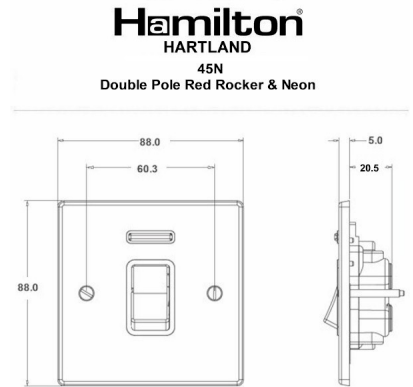

7445NB

Hartland | HARTLAND RANGE | Double Pole Switches

Item Image

Wiring

Dimensions

Primary Range	Hartland
Insert Type	1 gang 45A Double Pole Red Rocker + Neon
Insert Colour	Red/Black
EAN13 Barcode	5017503245710
Commodity Code	85363030
Luckins TSI	385552574
Dimensions(Nominal)	Single: Height = 88.0mm Width = 88.0mm Depth = 5.0mm
Weight	154 GR
Switched Poles	Double
Current Rating	45 Amp
Voltage	220/250V AC
Maximum Load	45 Amp
Mains Frequency	50Hz
IP Rating	IP2XD
Contact Gap Minimum	3mm
Terminal Capacity 1	3x6mm ²
Terminal Capacity 2	2x10mm ²
Terminal Capacity 3	1x16mm ²
Earth Terminal Capacity 1	3x6mm ²
Earth Terminal Capacity 2	2x10mm ²
Earth Terminal Capacity 3	1x16mm ²
Product Class 1	Must be earthed
Ambient Operating Temperature	-5° to +40°C
Recommended Location	Internal Use Only
Maximum Installation Altitude	2000m
Standard/Approval	BS EN 60669-1

7445NB

Hartland | HARTLAND RANGE | Double Pole Switches

All products listed conform to current British or European standard and the product information is correct at the time of going to press.

All accessories are manufactured under an accredited BS EN ISO 9001 : 2015 Quality Management System.