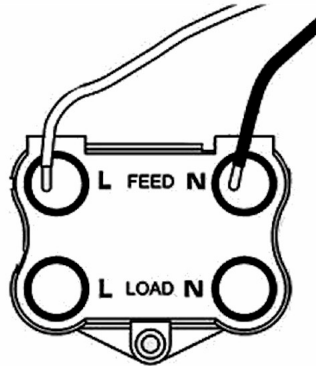

7445NB

Hartland | HARTLAND RANGE | Double Pole Switches

Item Image

Wiring

Dimensions

Primary Range	Hartland
Insert Type	1 gang 45A Double Pole Red Rocker + Neon
Insert Colour	Red/Black
EAN13 Barcode	5017503245710
Commodity Code	85363030
Luckins TSI	385552574
Dimensions(Nominal)	Single: Height = 88.0mm Width = 88.0mm Depth = 5.0mm
Weight	154 GR
Switched Poles	Double
Current Rating	45 Amp
Voltage	220/250V AC
Maximum Load	45 Amp
Mains Frequency	50Hz
IP Rating	IP2XD
Contact Gap Minimum	3mm
Terminal Capacity 1	3x6mm ²
Terminal Capacity 2	2x10mm ²
Terminal Capacity 3	1x16mm ²
Earth Terminal Capacity 1	3x6mm ²
Earth Terminal Capacity 2	2x10mm ²
Earth Terminal Capacity 3	1x16mm ²
Product Class 1	Must be earthed
Ambient Operating Temperature	-5° to +40°C
Recommended Location	Internal Use Only
Maximum Installation Altitude	2000m
Standard/Approval	BS EN 60669-1

7445NB

Hartland | HARTLAND RANGE | Double Pole Switches

All products listed conform to current British or European standard and the product information is correct at the time of going to press.

All accessories are manufactured under an accredited BS EN ISO 9001 : 2015 Quality Management System.