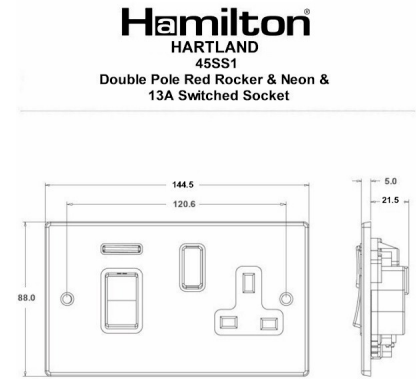

#### Item Image

#### Dimensions

Primary Range	Hartland
Insert Type	45A Double Pole Red Rocker + Neon + 13A Switched Socket
Insert Colour	Red+Satin Steel/Black
EAN13 Barcode	5017503246700
Commodity Code	85363030
Luckins TSI	385552590
Dimensions(Nominal)	Double: Height = 88.0mm Width = 144.5mm Depth = 5.0mm
Weight	237 GR
Switched Poles	Double
Current Rating	Switch 45 Amp Socket 13 Amp
Voltage	220/250V AC
Maximum Load	Switch 45 Amp Socket 13
Mains Frequency	50Hz
IP Rating	IP2XD
Contact Gap Minimum	3mm
Terminal Capacity 1	3x6mm <sup>2</sup>
Terminal Capacity 2	2x10mm <sup>2</sup>
Terminal Capacity 3	1x16mm <sup>2</sup>
Earth Terminal Capacity 1	3x6mm <sup>2</sup>
Earth Terminal Capacity 2	2x10mm <sup>2</sup>
Earth Terminal Capacity 3	1x16mm <sup>2</sup>
Product Class 1	Must be earthed
Ambient Operating Temperature	-5° to +40°C
Recommended Location	Internal Use Only
Maximum Installation Altitude	2000m
Standard/Approval	BS 4177