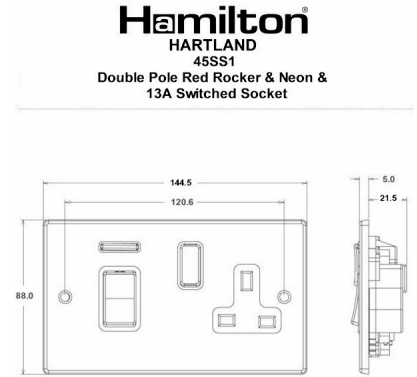

7445SS1SS-W

Hartland | HARTLAND RANGE | Double Pole Switches

Item Image

Wiring

Dimensions

Primary Range	Hartland
Insert Type	45A Double Pole Red Rocker + Neon + 13A Switched Socket
Insert Colour	Red+Satin Steel/White
EAN13 Barcode	5017503247707
Commodity Code	85363030
Luckins TSI	385552600
Dimensions(Nominal)	Double: Height = 88.0mm Width = 144.5mm Depth = 5.0mm
Weight	236 GR
Switched Poles	Double
Current Rating	Switch 45 Amp Socket 13 Amp
Voltage	220/250V AC
Maximum Load	Switch 45 Amp Socket 13
Mains Frequency	50Hz
IP Rating	IP2XD
Contact Gap Minimum	3mm
Terminal Capacity 1	3x6mm ²
Terminal Capacity 2	2x10mm ²
Terminal Capacity 3	1x16mm ²
Earth Terminal Capacity 1	3x6mm ²
Earth Terminal Capacity 2	2x10mm ²
Earth Terminal Capacity 3	1x16mm ²
Product Class 1	Must be earthed
Ambient Operating Temperature	-5° to +40°C
Recommended Location	Internal Use Only
Maximum Installation Altitude	2000m
Standard/Approval	BS 4177