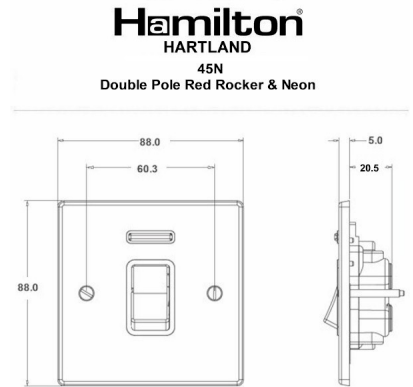

7445NW

Hartland | HARTLAND RANGE | Double Pole Switches

Item Image

Wiring

Dimensions

Primary Range	Hartland
Insert Type	1 gang 45A Double Pole Red Rocker + Neon
Insert Colour	Red/White
EAN13 Barcode	5017503244713
Commodity Code	85363030
Luckins TSI	385552626
Dimensions(Nominal)	Single: Height = 88.0mm Width = 88.0mm Depth = 5.0mm
Weight	154 GR
Switched Poles	Double
Current Rating	45 Amp
Voltage	220/250V AC
Maximum Load	45 Amp
Mains Frequency	50Hz
IP Rating	IP2XD
Contact Gap Minimum	3mm
Terminal Capacity 1	3x6mm ²
Terminal Capacity 2	2x10mm ²
Terminal Capacity 3	1x16mm ²
Earth Terminal Capacity 1	3x6mm ²
Earth Terminal Capacity 2	2x10mm ²
Earth Terminal Capacity 3	1x16mm ²
Product Class 1	Must be earthed
Ambient Operating Temperature	-5° to +40°C
Recommended Location	Internal Use Only
Maximum Installation Altitude	2000m
Standard/Approval	BS EN 60669-1