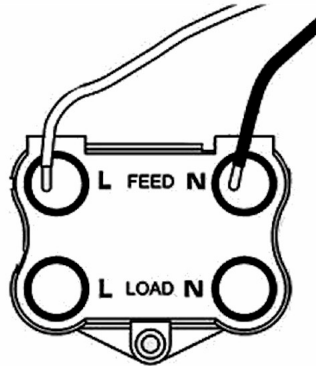

7445NW

Hartland | HARTLAND RANGE | Double Pole Switches

Item Image

Wiring

Dimensions

Primary Range	Hartland
Insert Type	1 gang 45A Double Pole Red Rocker + Neon
Insert Colour	Red/White
EAN13 Barcode	5017503244713
Commodity Code	85363030
Luckins TSI	385552626
Dimensions(Nominal)	Single: Height = 88.0mm Width = 88.0mm Depth = 5.0mm
Weight	154 GR
Switched Poles	Double
Current Rating	45 Amp
Voltage	220/250V AC
Maximum Load	45 Amp
Mains Frequency	50Hz
IP Rating	IP2XD
Contact Gap Minimum	3mm
Terminal Capacity 1	3x6mm ²
Terminal Capacity 2	2x10mm ²
Terminal Capacity 3	1x16mm ²
Earth Terminal Capacity 1	3x6mm ²
Earth Terminal Capacity 2	2x10mm ²
Earth Terminal Capacity 3	1x16mm ²
Product Class 1	Must be earthed
Ambient Operating Temperature	-5° to +40°C
Recommended Location	Internal Use Only
Maximum Installation Altitude	2000m
Standard/Approval	BS EN 60669-1

7445NW

Hartland | HARTLAND RANGE | Double Pole Switches

All products listed conform to current British or European standard and the product information is correct at the time of going to press.

All accessories are manufactured under an accredited BS EN ISO 9001 : 2015 Quality Management System.