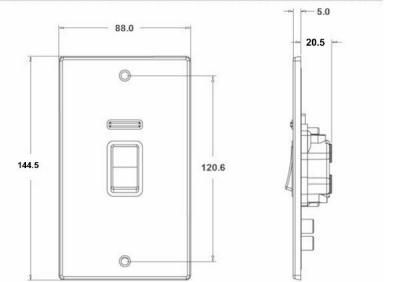

### Hartland | HARTLAND RANGE | Double Pole Switches

Item Image

Wiring

Dimensions

**Hamilton®**  
HARTLAND  
45V  
Double Pole Red Rocker & Neon Vertical Mounted

Primary Range	Hartland
Insert Type	1 gang 45A Double Pole Red Rocker + Neon (Vertically Mounted)
Insert Colour	Red/Black
EAN13 Barcode	5017503245994
Commodity Code	85363030
Luckins TSI	385552642
Dimensions(Nominal)	Double: Height = 144.5mm Width = 88.0mm Depth = 5.0mm
Weight	201 GR
Switched Poles	Double
Current Rating	45 Amp
Voltage	220/250V AC
Maximum Load	45 Amp
Mains Frequency	50Hz
IP Rating	IP2XD
Contact Gap Minimum	3mm
Terminal Capacity 1	3x6mm <sup>2</sup>
Terminal Capacity 2	2x10mm <sup>2</sup>
Terminal Capacity 3	1x16mm <sup>2</sup>
Earth Terminal Capacity 1	3x6mm <sup>2</sup>
Earth Terminal Capacity 2	2x10mm <sup>2</sup>
Earth Terminal Capacity 3	1 x 16mm <sup>2</sup>
Product Class 1	Must be earthed
Ambient Operating Temperature	-5° to +40°C
Recommended Location	Internal Use Only
Maximum Installation Altitude	2000m
Standard/Approval	BS EN 60669-1
Additional Notes	Must be mounted vertically