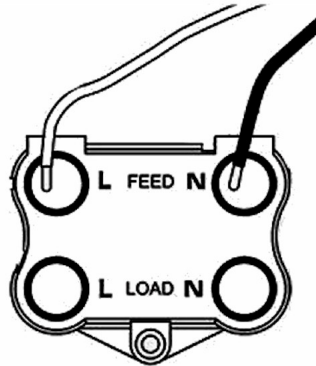

### Hartland | HARTLAND RANGE | Double Pole Switches

Item Image

Wiring

Dimensions

**Hamilton®**  
HARTLAND  
45V  
Double Pole Red Rocker & Neon Vertical Mounted

Primary Range	Hartland
Insert Type	1 gang 45A Double Pole Red Rocker + Neon (Vertically Mounted)
Insert Colour	Red/Black
EAN13 Barcode	5017503245994
Commodity Code	85363030
Luckins TSI	385552642
Dimensions(Nominal)	Double: Height = 144.5mm Width = 88.0mm Depth = 5.0mm
Weight	201 GR
Switched Poles	Double
Current Rating	45 Amp
Voltage	220/250V AC
Maximum Load	45 Amp
Mains Frequency	50Hz
IP Rating	IP2XD
Contact Gap Minimum	3mm
Terminal Capacity 1	3x6mm <sup>2</sup>
Terminal Capacity 2	2x10mm <sup>2</sup>
Terminal Capacity 3	1x16mm <sup>2</sup>
Earth Terminal Capacity 1	3x6mm <sup>2</sup>
Earth Terminal Capacity 2	2x10mm <sup>2</sup>
Earth Terminal Capacity 3	1 x 16mm <sup>2</sup>
Product Class 1	Must be earthed
Ambient Operating Temperature	-5° to +40°C
Recommended Location	Internal Use Only
Maximum Installation Altitude	2000m
Standard/Approval	BS EN 60669-1
Additional Notes	Must be mounted vertically