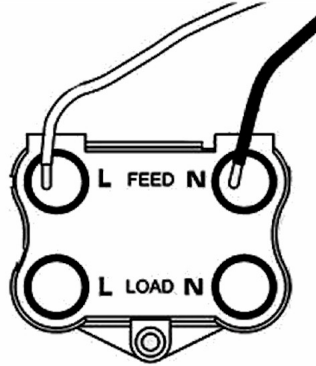

### Hartland | HARTLAND RANGE | Double Pole Switches

Item Image

Wiring

Dimensions

**Hamilton®**  
HARTLAND  
45V  
Double Pole Red Rocker & Neon Vertical Mounted

Primary Range	Hartland
Insert Type	1 gang 45A Double Pole Red Rocker + Neon (Vertically Mounted)
Insert Colour	Red/White
EAN13 Barcode	5017503244997
Commodity Code	85363030
Luckins TSI	385552655
Dimensions(Nominal)	Double: Height = 144.5mm Width = 88.0mm Depth = 5.0mm
Weight	200 GR
Switched Poles	Double
Current Rating	45 Amp
Voltage	220/250V AC
Maximum Load	45 Amp
Mains Frequency	50Hz
IP Rating	IP2XD
Contact Gap Minimum	3mm
Terminal Capacity 1	3x6mm <sup>2</sup>
Terminal Capacity 2	2x10mm <sup>2</sup>
Terminal Capacity 3	1x16mm <sup>2</sup>
Earth Terminal Capacity 1	3x6mm <sup>2</sup>
Earth Terminal Capacity 2	2x10mm <sup>2</sup>
Earth Terminal Capacity 3	1 x 16mm <sup>2</sup>
Product Class 1	Must be earthed
Ambient Operating Temperature	-5° to +40°C
Recommended Location	Internal Use Only
Maximum Installation Altitude	2000m
Standard/Approval	BS EN 60669-1
Additional Notes	Must be mounted vertically