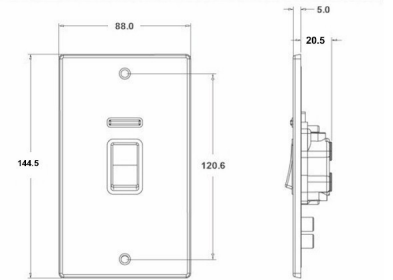

### Hartland | HARTLAND RANGE | Double Pole Switches

Item Image

Wiring

Dimensions

**Hamilton®**  
HARTLAND  
45V  
Double Pole Red Rocker & Neon Vertical Mounted

Primary Range	Hartland
Insert Type	1 gang 45A Double Pole Red Rocker + Neon (Vertically Mounted)
Insert Colour	Red/White
EAN13 Barcode	5017503244997
Commodity Code	85363030
Luckins TSI	385552655
Dimensions(Nominal)	Double: Height = 144.5mm Width = 88.0mm Depth = 5.0mm
Weight	200 GR
Switched Poles	Double
Current Rating	45 Amp
Voltage	220/250V AC
Maximum Load	45 Amp
Mains Frequency	50Hz
IP Rating	IP2XD
Contact Gap Minimum	3mm
Terminal Capacity 1	3x6mm <sup>2</sup>
Terminal Capacity 2	2x10mm <sup>2</sup>
Terminal Capacity 3	1x16mm <sup>2</sup>
Earth Terminal Capacity 1	3x6mm <sup>2</sup>
Earth Terminal Capacity 2	2x10mm <sup>2</sup>
Earth Terminal Capacity 3	1 x 16mm <sup>2</sup>
Product Class 1	Must be earthed
Ambient Operating Temperature	-5° to +40°C
Recommended Location	Internal Use Only
Maximum Installation Altitude	2000m
Standard/Approval	BS EN 60669-1
Additional Notes	Must be mounted vertically