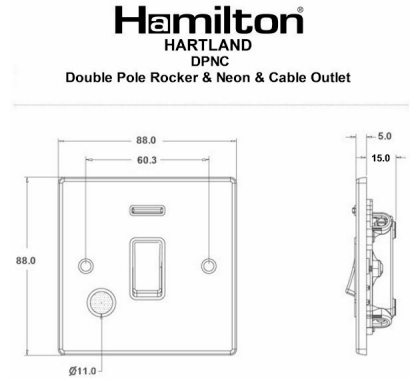

74DPNCSS-B

Hartland | HARTLAND RANGE | Double Pole Switches

Item Image

Wiring

Dimensions

Primary Range	Hartland
Insert Type	1 gang 20AX Double Pole Rocker + Neon + Cable Outlet
Insert Colour	Satin Steel/Black
EAN13 Barcode	5017503246854
Commodity Code	85363030
Luckins TSI	385552736
Dimensions(Nominal)	Single: Height = 88.0mm Width = 88.0mm Depth = 5.0mm
Switched Poles	Double
Current Rating	20AX
Voltage	220/250V AC
Maximum Load	20 Amp inductive
Mains Frequency	50Hz
IP Rating	IP2XD
Contact Gap Minimum	3mm
Terminal Capacity 1	3x2.5mm ²
Terminal Capacity 2	2x4mm ² Multi-strand
Terminal Capacity 3	1x6mm ²
Earth Terminal Capacity 1	6x1mm ²
Earth Terminal Capacity 2	5x1.5mm ²
Earth Terminal Capacity 3	3x2.5mm ²
Earth Terminal Capacity 4	2x4mm ² Multi-strand
Earth Terminal Capacity 5	1x6mm ²
Product Class 1	Must be earthed
Ambient Operating Temperature	-5° to +40°C
Recommended Location	Internal Use Only
Maximum Installation Altitude	2000m
Cable Outlet Minimum/Maximum	Min = 0.75mm ² Max = 2.5mm ²
Standard/Approval	BS EN 60669-1