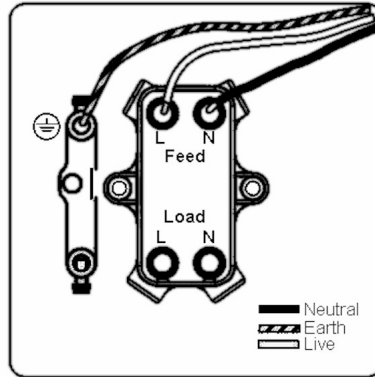

74DPNCSS-B

Hartland | HARTLAND RANGE | Double Pole Switches

Item Image

Wiring

Dimensions

Primary Range	Hartland
Insert Type	1 gang 20AX Double Pole Rocker + Neon + Cable Outlet
Insert Colour	Satin Steel/Black
EAN13 Barcode	5017503246854
Commodity Code	85363030
Luckins TSI	385552736
Dimensions(Nominal)	Single: Height = 88.0mm Width = 88.0mm Depth = 5.0mm
Switched Poles	Double
Current Rating	20AX
Voltage	220/250V AC
Maximum Load	20 Amp inductive
Mains Frequency	50Hz
IP Rating	IP2XD
Contact Gap Minimum	3mm
Terminal Capacity 1	3x2.5mm ²
Terminal Capacity 2	2x4mm ² Multi-strand
Terminal Capacity 3	1x6mm ²
Earth Terminal Capacity 1	6x1mm ²
Earth Terminal Capacity 2	5x1.5mm ²
Earth Terminal Capacity 3	3x2.5mm ²
Earth Terminal Capacity 4	2x4mm ² Multi-strand
Earth Terminal Capacity 5	1x6mm ²
Product Class 1	Must be earthed
Ambient Operating Temperature	-5° to +40°C
Recommended Location	Internal Use Only
Maximum Installation Altitude	2000m
Cable Outlet Minimum/Maximum	Min = 0.75mm ² Max = 2.5mm ²
Standard/Approval	BS EN 60669-1