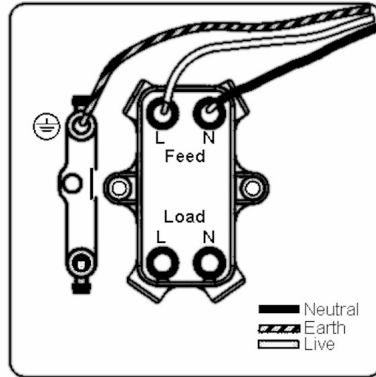

74DPNCSS-W

Hartland | HARTLAND RANGE | Double Pole Switches

Item Image

Wiring

Dimensions

Primary Range	Hartland
Insert Type	1 gang 20AX Double Pole Rocker + Neon + Cable Outlet
Insert Colour	Satin Steel/White
EAN13 Barcode	5017503247851
Commodity Code	85363030
Luckins TSI	385552749
Dimensions(Nominal)	Single: Height = 88.0mm Width = 88.0mm Depth = 5.0mm
Switched Poles	Double
Current Rating	20AX
Voltage	220/250V AC
Maximum Load	20 Amp inductive
Mains Frequency	50Hz
IP Rating	IP2XD
Contact Gap Minimum	3mm
Terminal Capacity 1	3x2.5mm ²
Terminal Capacity 2	2x4mm ² Multi-strand
Terminal Capacity 3	1x6mm ²
Earth Terminal Capacity 1	6x1mm ²
Earth Terminal Capacity 2	5x1.5mm ²
Earth Terminal Capacity 3	3x2.5mm ²
Earth Terminal Capacity 4	2x4mm ² Multi-strand
Earth Terminal Capacity 5	1x6mm ²
Product Class 1	Must be earthed
Ambient Operating Temperature	-5° to +40°C
Recommended Location	Internal Use Only
Maximum Installation Altitude	2000m
Cable Outlet Minimum/Maximum	Min = 0.75mm ² Max = 2.5mm ²
Standard/Approval	BS EN 60669-1