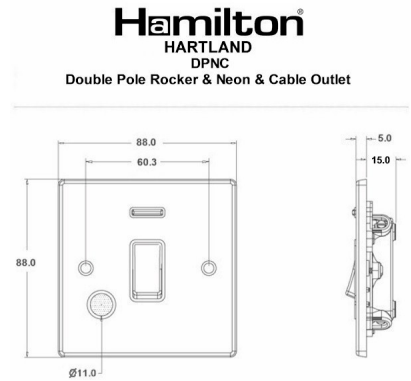

74DPNCSS-W

Hartland | HARTLAND RANGE | Double Pole Switches

Item Image

Wiring

Dimensions

Primary Range	Hartland
Insert Type	1 gang 20AX Double Pole Rocker + Neon + Cable Outlet
Insert Colour	Satin Steel/White
EAN13 Barcode	5017503247851
Commodity Code	85363030
Luckins TSI	385552749
Dimensions(Nominal)	Single: Height = 88.0mm Width = 88.0mm Depth = 5.0mm
Switched Poles	Double
Current Rating	20AX
Voltage	220/250V AC
Maximum Load	20 Amp inductive
Mains Frequency	50Hz
IP Rating	IP2XD
Contact Gap Minimum	3mm
Terminal Capacity 1	3x2.5mm ²
Terminal Capacity 2	2x4mm ² Multi-strand
Terminal Capacity 3	1x6mm ²
Earth Terminal Capacity 1	6x1mm ²
Earth Terminal Capacity 2	5x1.5mm ²
Earth Terminal Capacity 3	3x2.5mm ²
Earth Terminal Capacity 4	2x4mm ² Multi-strand
Earth Terminal Capacity 5	1x6mm ²
Product Class 1	Must be earthed
Ambient Operating Temperature	-5° to +40°C
Recommended Location	Internal Use Only
Maximum Installation Altitude	2000m
Cable Outlet Minimum/Maximum	Min = 0.75mm ² Max = 2.5mm ²
Standard/Approval	BS EN 60669-1