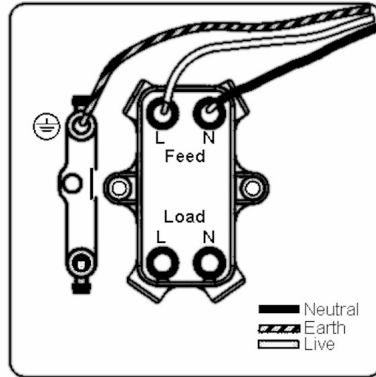

74DPNSS-W

Hartland | HARTLAND RANGE | Double Pole Switches

Item Image

Wiring

Dimensions

Primary Range	Hartland
Insert Type	1 gang 20AX Double Pole Rocker + Neon
Insert Colour	Satin Steel/White
EAN13 Barcode	5017503247943
Commodity Code	85363030
Luckins TSI	385552778
Dimensions(Nominal)	Single: Height = 88.0mm Width = 88.0mm Depth = 5.0mm
Weight	113 GR
Switched Poles	Double
Current Rating	20AX
Voltage	220/250V AC
Maximum Load	20 Amp inductive
Mains Frequency	50Hz
IP Rating	IP2XD
Contact Gap Minimum	3mm
Terminal Capacity 1	3x2.5mm ²
Terminal Capacity 2	2x4mm ² Multi-strand
Terminal Capacity 3	1x6mm ²
Earth Terminal Capacity 1	6x1mm ²
Earth Terminal Capacity 2	5x1.5mm ²
Earth Terminal Capacity 3	3x2.5mm ²
Earth Terminal Capacity 4	2x4mm ² Multi-strand
Earth Terminal Capacity 5	1x6mm ²
Product Class 1	Must be earthed
Ambient Operating Temperature	-5° to +40°C
Recommended Location	Internal Use Only
Maximum Installation Altitude	2000m
Standard/Approval	BS EN 60669-1

74DPNSS-W

Hartland | HARTLAND RANGE | Double Pole Switches

All products listed conform to current British or European standard and the product information is correct at the time of going to press.

All accessories are manufactured under an accredited BS EN ISO 9001 : 2015 Quality Management System.