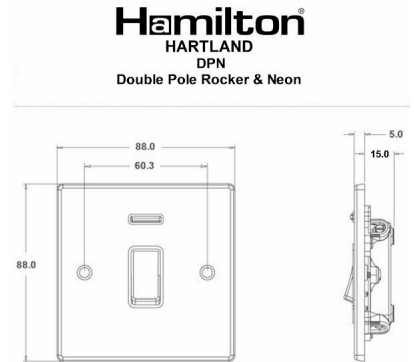

74DPNSS-W

Hartland | HARTLAND RANGE | Double Pole Switches

Item Image

Wiring

Dimensions

Primary Range	Hartland
Insert Type	1 gang 20AX Double Pole Rocker + Neon
Insert Colour	Satin Steel/White
EAN13 Barcode	5017503247943
Commodity Code	85363030
Luckins TSI	385552778
Dimensions(Nominal)	Single: Height = 88.0mm Width = 88.0mm Depth = 5.0mm
Weight	113 GR
Switched Poles	Double
Current Rating	20AX
Voltage	220/250V AC
Maximum Load	20 Amp inductive
Mains Frequency	50Hz
IP Rating	IP2XD
Contact Gap Minimum	3mm
Terminal Capacity 1	3x2.5mm ²
Terminal Capacity 2	2x4mm ² Multi-strand
Terminal Capacity 3	1x6mm ²
Earth Terminal Capacity 1	6x1mm ²
Earth Terminal Capacity 2	5x1.5mm ²
Earth Terminal Capacity 3	3x2.5mm ²
Earth Terminal Capacity 4	2x4mm ² Multi-strand
Earth Terminal Capacity 5	1x6mm ²
Product Class 1	Must be earthed
Ambient Operating Temperature	-5° to +40°C
Recommended Location	Internal Use Only
Maximum Installation Altitude	2000m
Standard/Approval	BS EN 60669-1

74DPNSS-W

Hartland | HARTLAND RANGE | Double Pole Switches

All products listed conform to current British or European standard and the product information is correct at the time of going to press.

All accessories are manufactured under an accredited BS EN ISO 9001 : 2015 Quality Management System.